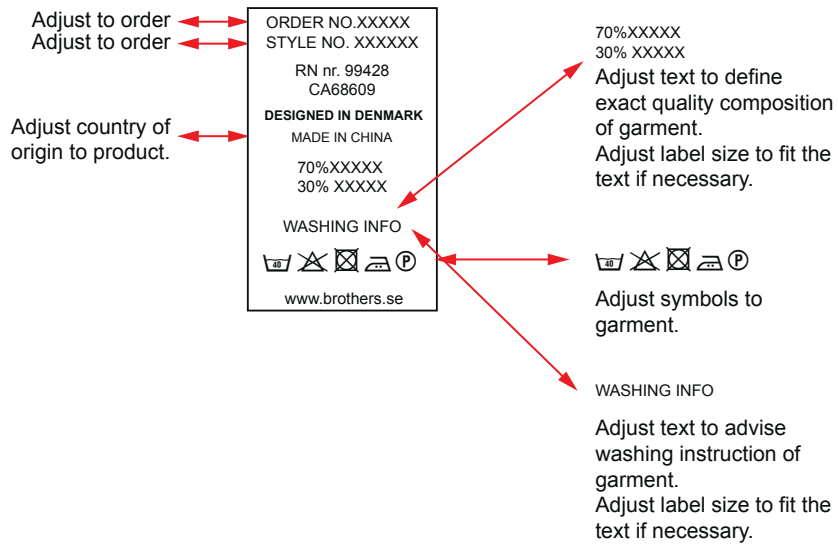

Description: Care label sticker for accessories
Brands: Riley & Brothers

Design:

Label quality

100% Polyester satin sticker.

Label colour

Optical white if garment is of light colour (black wording)
Jet black for dark coloured garments (white wording)

Label size

H: 4 cm
W: 2,5 cm

CARE LABEL STICKER FOR ACCESSORIES

Label for:
light colour garments

Label for:
dark colour garments