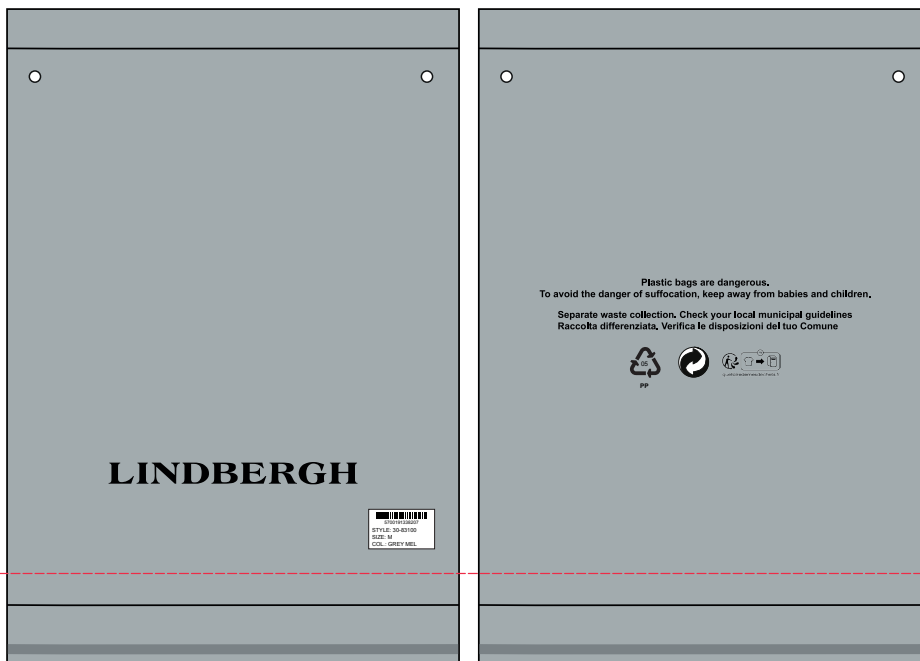

Quality: OPP

Size: Polybag size should always be adjusted to garment.

**POLYBAG OPENING SHOULD ALWAYS BE AT BOTTOM**

See next page for further instructions

**Barcode sticker:**

<b>Size</b>	5 cm x 3 cm
<b>Font</b>	Arial
<b>Font size</b>	12
<b>Text colour</b>	Black
<b>Sticker colour</b>	White
<b>Placement</b>	Front. See sketch
<b>Notes</b>	Pls follow order for correct barcode, style nr, size and colour.

<b>Size</b>	18 cm X 5 cm
<b>Font</b>	Arial
<b>Font size</b>	10
<b>Print colour</b>	Black
<b>Placement</b>	Back. See sketch

**Logo print:**

**LINDBERGH**  
Illustration only

<b>Size</b>	Max 17 cm wide
<b>Print colour</b>	Black
<b>Placement</b>	Front. See sketch
<b>Note</b>	Pls insert correct logo for each order