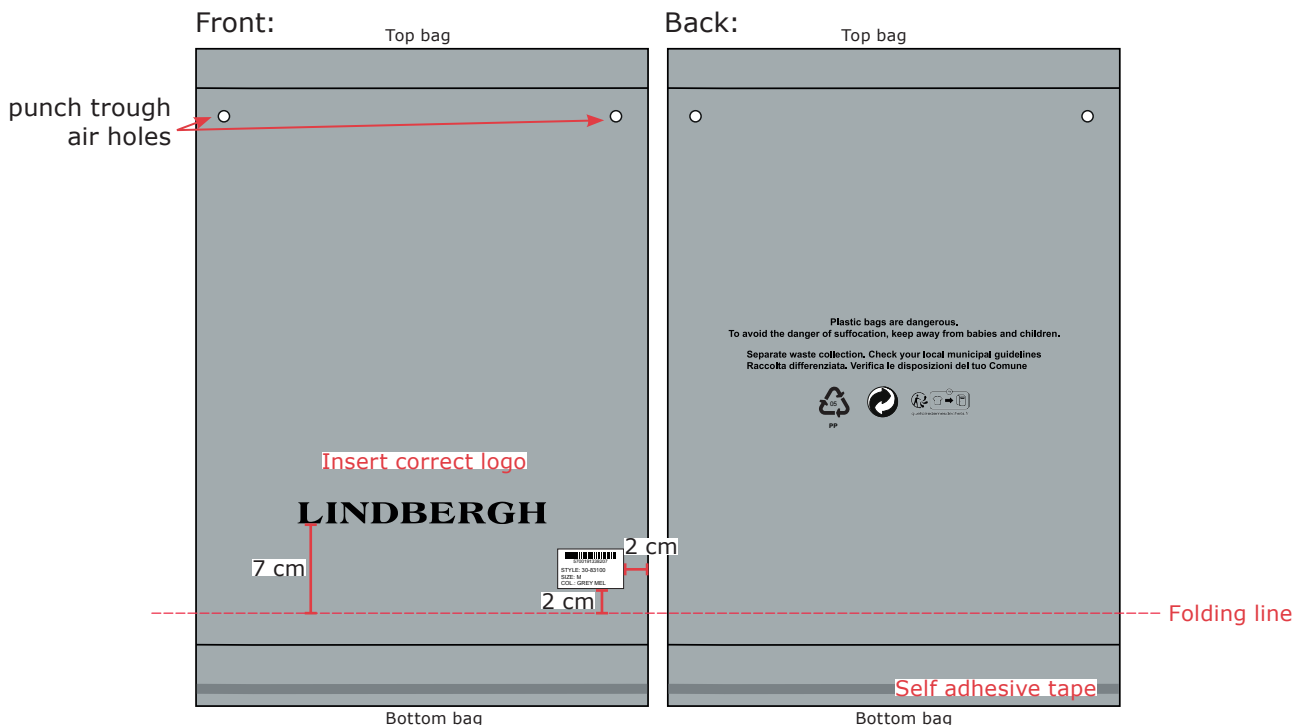

Quality: OPP

Size: Polybag size should always be adjusted to garment.

**POLYBAG OPENING SHOULD ALWAYS BE AT BOTTOM**

See next page for further instructions

**Barcode sticker:**

<b>Size</b>	5 cm x 3 cm
<b>Font</b>	Arial
<b>Font size</b>	12
<b>Text colour</b>	Black
<b>Sticker colour</b>	White
<b>Placement</b>	Front. See sketch
<b>Notes</b>	Pls follow order for correct barcode, style nr, size and colour.

**Print:**

**Plastic bags are dangerous.**  
 To avoid the danger of suffocation, keep away from babies and children.

**Separate waste collection. Check your local municipal guidelines**  
 Raccolta differenziata. Verifica le disposizioni del tuo Comune

<b>Size</b>	18 cm X 5 cm
<b>Font</b>	Arial
<b>Font size</b>	10
<b>Print colour</b>	Black
<b>Placement</b>	Back. See sketch

**Logo print:**

**LINDBERGH**  
Illustration only

<b>Size</b>	Max 17 cm wide
<b>Print colour</b>	Black
<b>Placement</b>	Front. See sketch
<b>Note</b>	Pls insert correct logo for each order