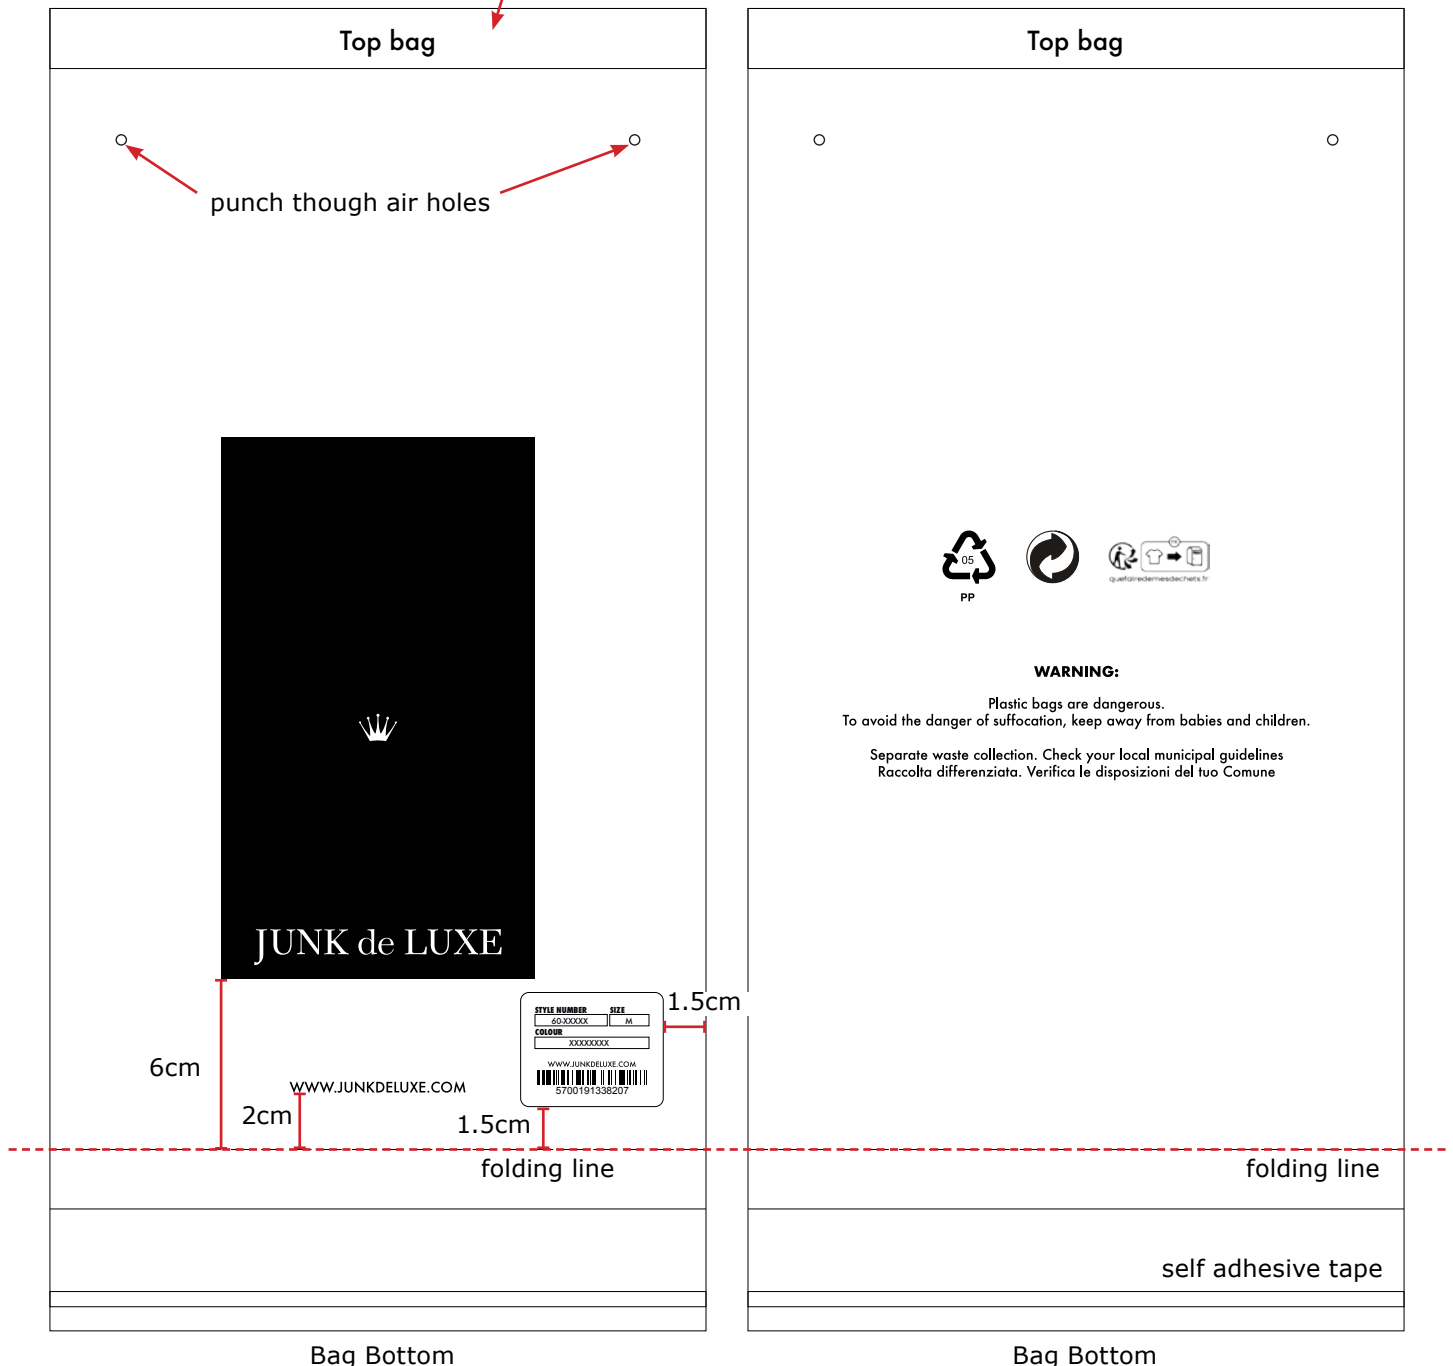

Bag Quality: OPP

Size: Polybag size should always be adjusted to garment.

Please add thickness at top if needed (for example: shirts)

Front:

Back:

polybag opening should always be at bottom

FRONT PRINT LOGO:

Print color: Black

*please adjust logo proportionally if resizing is needed

Placement: 6cm from foldline, centered

FRONT LOGO PRINT ARTWORK:

Print color: Black

please adjust logo proportionally if resizing is needed
Placement: centered

STICKER:

Print color: Black

Text Font: Futura
Headlines: Condensed Extrabold
Content: Medium
Text size: 8pt

BACK SIDE PRINT:

Print color: Black

Placement:
 pls make sure this print is placed behind
 the front logo print, centered