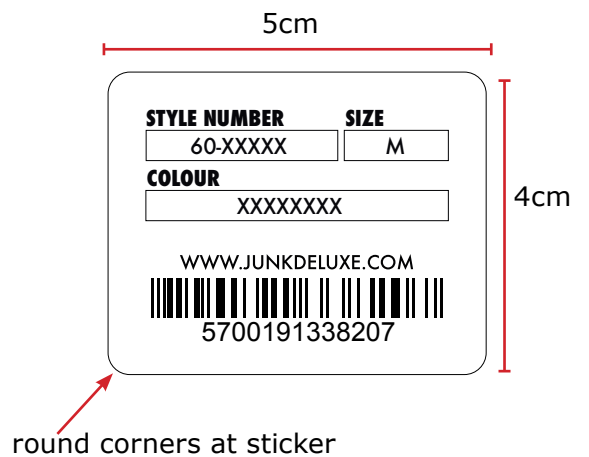

Print color: Black

*please adjust logo proportionally if resizing is needed

Placement: 6cm from foldline, centered

FRONT LOGO PRINT ARTWORK:

Print color: Black

please adjust logo proportionally if resizing is needed
Placement: centered

STICKER:

Print color: Black

Text Font: Futura
Headlines: Condensed Extrabold
Content: Medium
Text size: 8pt

BACK SIDE PRINT:

Print color: Black

Placement:
 pls make sure this print is placed behind
 the front logo print, centered

16cm