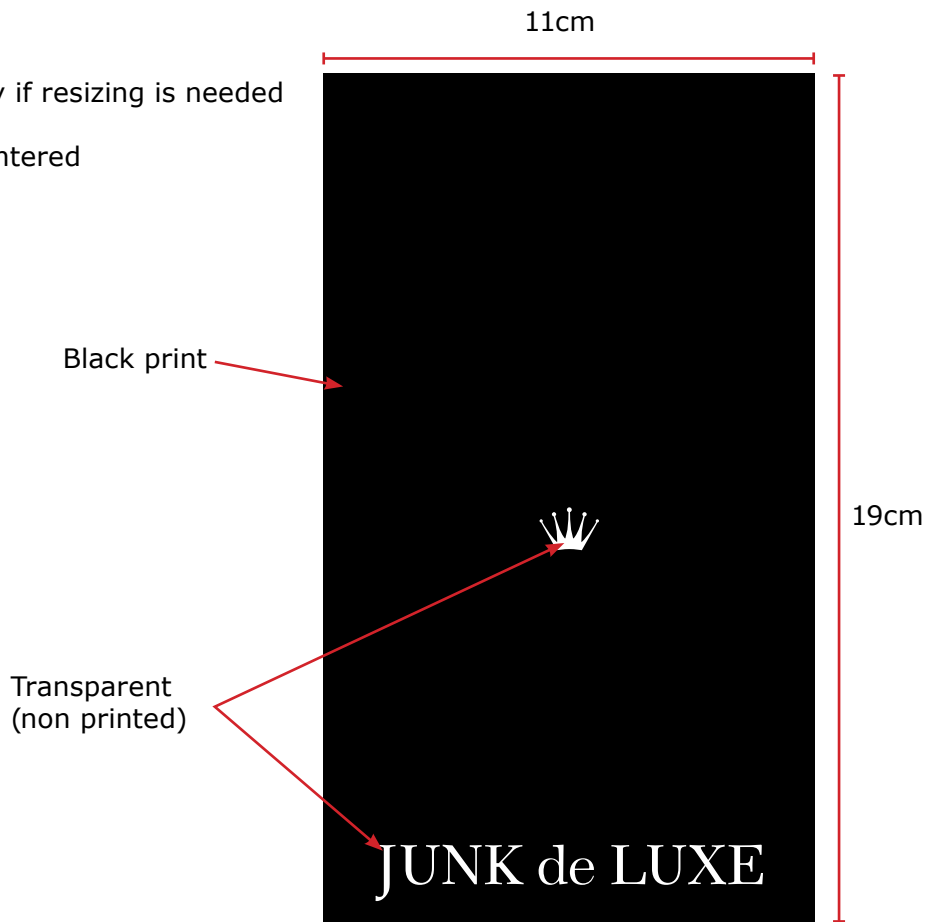

Bag Quality: OPP

Size: Polybag size should always be adjusted to garment.

Please add thickness at top if needed (for example: shirts)

Front:

Back:

polybag opening should always be at bottom

FRONT PRINT LOGO:

Print color: Black

*please adjust logo proportionally if resizing is needed

Placement: 6cm from foldline, centered

FRONT LOGO PRINT ARTWORK:

Print color: Black

please adjust logo proportionally if resizing is needed
Placement: centered

STICKER:

Print color: Black

Text Font: Futura
Headlines: Condensed Extrabold
Content: Medium
Text size: 8pt

BACK SIDE PRINT:

Print color: Black

Placement:
 pls make sure this print is placed behind
 the front logo print, centered