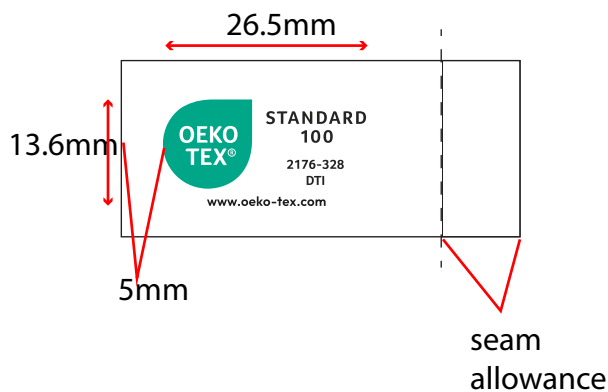

HANG TAG

Printed Hang tag -
size: 40mm(W) x 35mm(H)

PRINTED LABEL

Printed label -
size: 42mm(W) x 23mm(H) (excl. seam allowance)

Artwork -
size: 30mm(W) x 15.6mm(H)
placed: 5mm from bottom, centered

Artwork -
size: 26.5mm(W) x 13.6mm(H)
palced: 5mm from edge, centered

PLEASE USE FULL RESOLUTION ARTWORK IN SEPARATE FILE

Label Design Guideline Colour Values

			
	OEKO-TEX® Green	Black	White
PRINT			
Pantone U	Green U	Black U	-
Pantone C	Green C	Black C	-
CMYK	c84 m0 y57 k0	c0 m0 y0 k98	c0 m0 y0 k0
RAL DESIGN	170 60 45	000 30 00	000 90 00
DIGITAL			
RGB	r0 g166 b135	r5 g5 b5	r255 g255 b255
HEX	#00AC8C	#050505	#FFFFFF

Label Design Guideline Safe Zone + Placement

Please note:
Minimum safe zone 'X' is the size of the 'X' in the OEKO-TEX® Logo.

HANG TAG PLACEMENT

To be placed behind all hang tags in same string for every brands