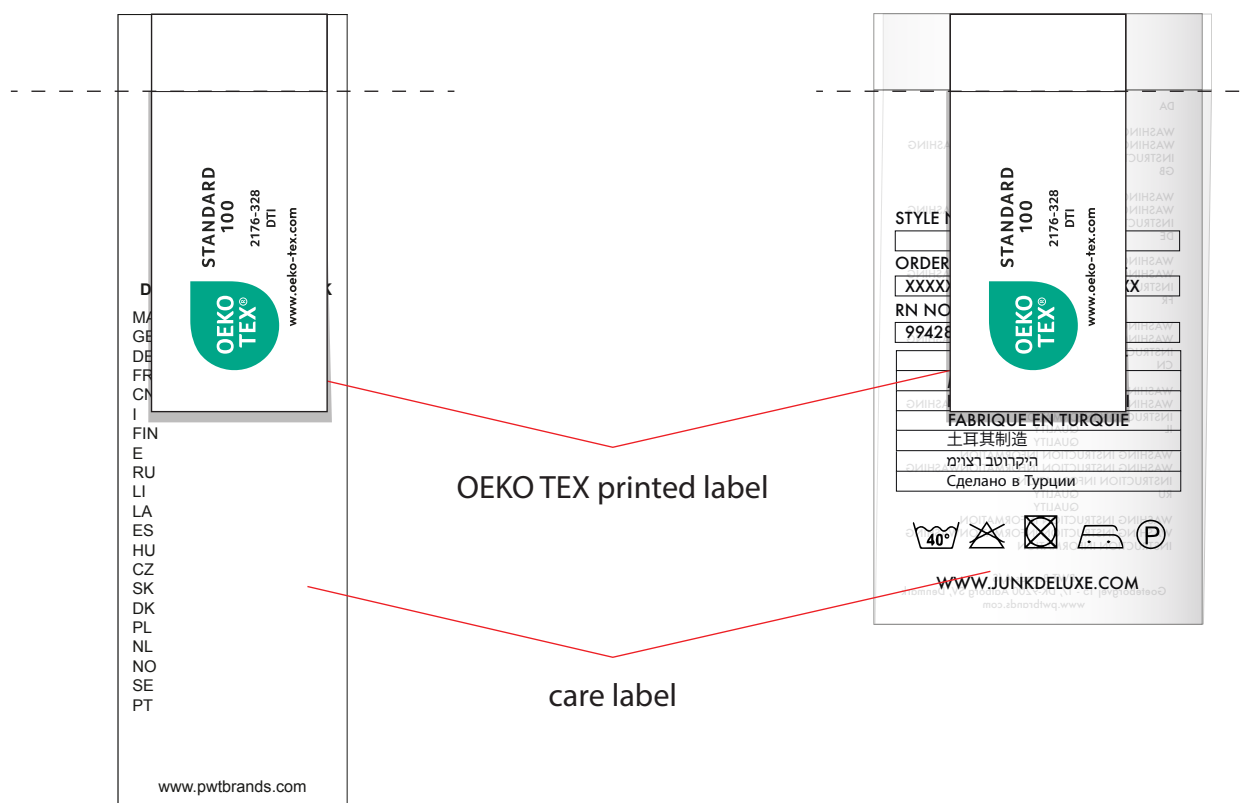

HANG TAG

Printed Hang tag -
size: 40mm(W) x 35mm(H)

PRINTED LABEL

Printed label -
size: 42mm(W) x 23mm(H) (excl. seam allowance)

Artwork -
size: 30mm(W) x 15.6mm(H)
placed: 5mm from bottom, centered

Artwork -
size: 26.5mm(W) x 13.6mm(H)
palced: 5mm from edge, centered

Label Design Guideline Safe Zone + Placement

Please note:
Minimum safe zone 'X' is the size of the 'X' in the OEKO-TEX® Logo.

HANG TAG PLACEMENT

To be placed behind all hang tags in same string for every brands

- below we only use Lindbergh Black hang tags as example
please change hang tags to different brands accordingly

PRINTED LABEL

To be placed on top of all care labels

- for all brands except JUNK de LUXE

- for JUNK de LUXE

OEKO TEX printed label

care label