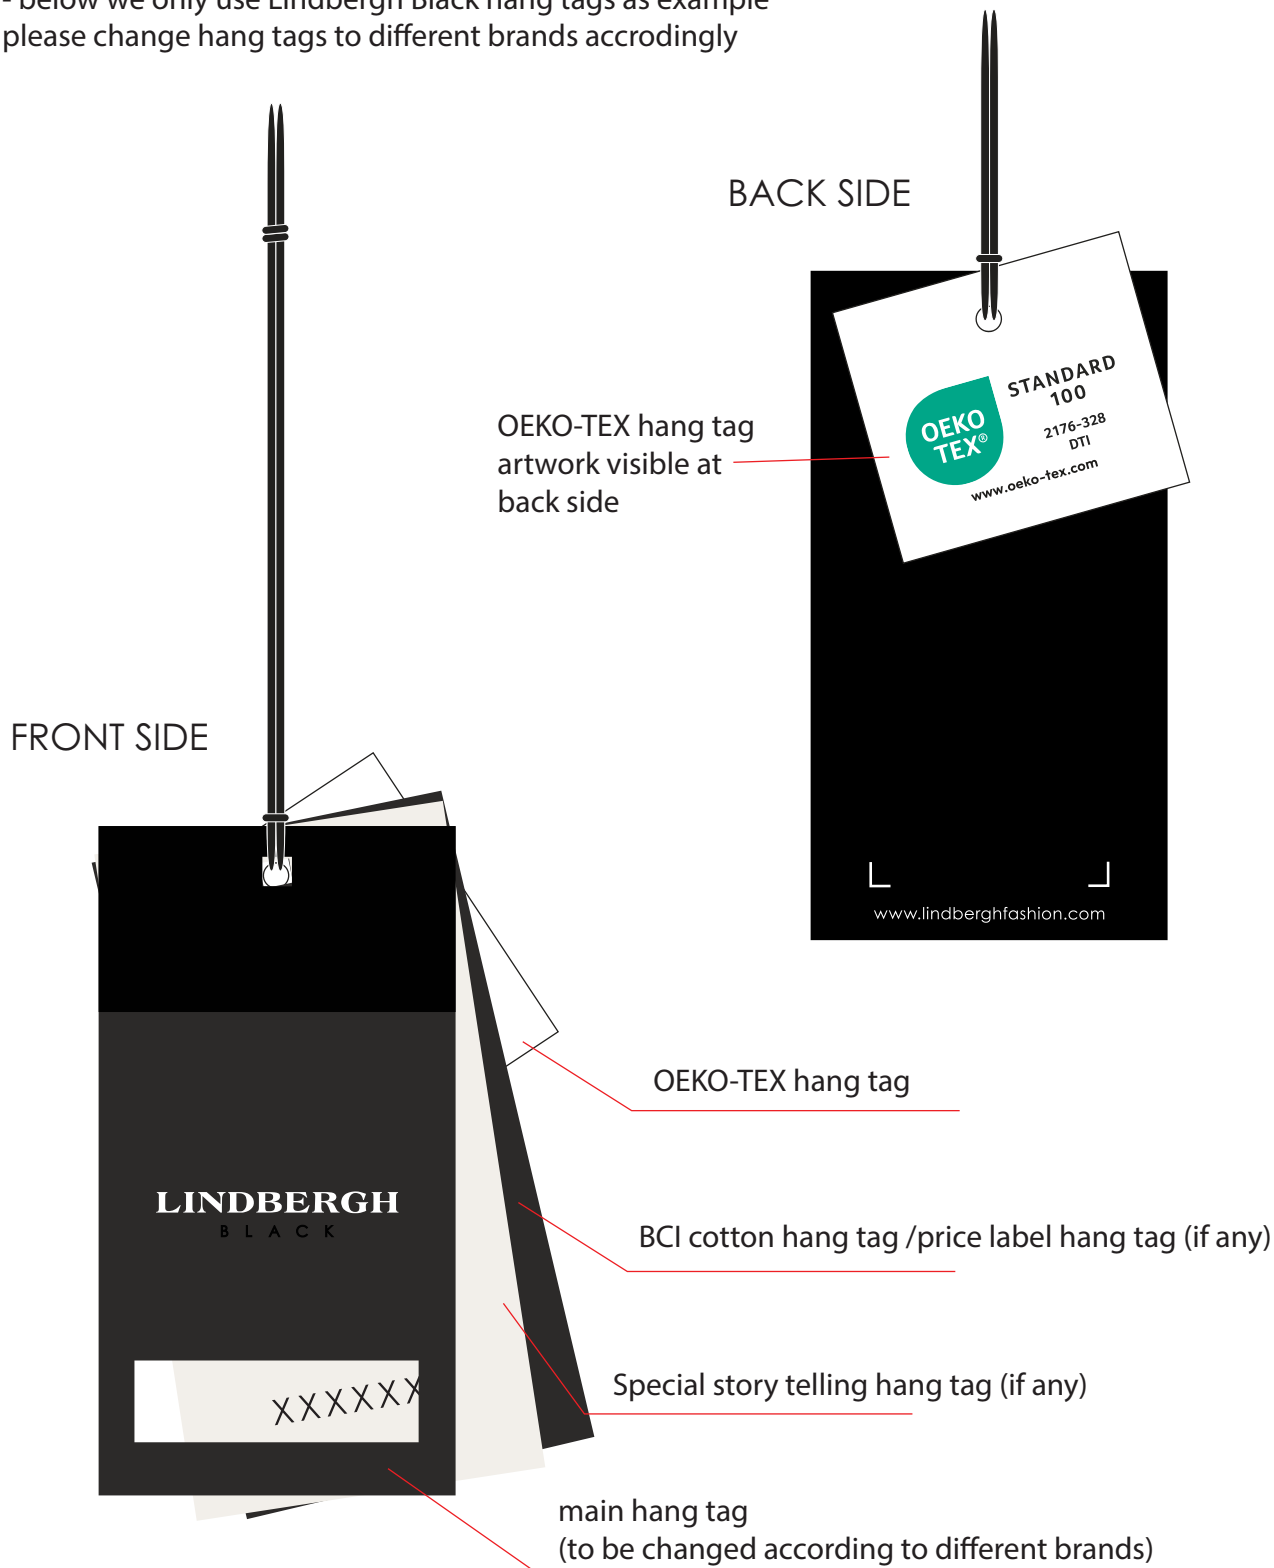

HANG TAG

Printed Hang tag -
size: 40mm(W) x 35mm(H)

PRINTED LABEL

Printed label -
size: 42mm(W) x 23mm(H) (excl. seam allowance)

Artwork -
size: 30mm(W) x 15.6mm(H)
placed: 5mm from bottom, centered

Artwork -
size: 26.5mm(W) x 13.6mm(H)
palced: 5mm from edge, centered

PLEASE USE FULL RESOLUTION ARTWORK IN SEPARATE FILE

Label Design Guideline Colour Values

			
	OEKO-TEX® Green	Black	White
PRINT			
Pantone U	Green U	Black U	-
Pantone C	Green C	Black C	-
CMYK	c84 m0 y57 k0	c0 m0 y0 k98	c0 m0 y0 k0
RAL DESIGN	170 60 45	000 30 00	000 90 00
DIGITAL			
RGB	r0 g166 b135	r5 g5 b5	r255 g255 b255
HEX	#00AC8C	#050505	#FFFFFF

Label Design Guideline Safe Zone + Placement

Please note:
Minimum safe zone 'X' is the size of the 'X' in the OEKO-TEX® Logo.

HANG TAG PLACEMENT

To be placed behind all hang tags in same string for every brands

- below we only use Lindbergh Black hang tags as example
please change hang tags to different brands accordingly

PRINTED LABEL

To be placed on top of all care labels

- for all brands except JUNK de LUXE

- for JUNK de LUXE