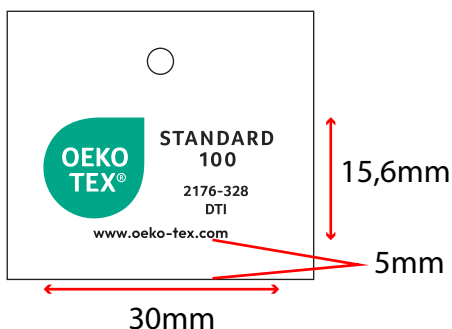

HANG TAG

Printed Hang tag -
size: 40mm(W) x 35mm(H)

PRINTED LABEL

Printed label -
size: 42mm(W) x 23mm(H) (excl. seam allowance)

Artwork -
size: 30mm(W) x 15.6mm(H)
placed: 5mm from bottom, centered

Artwork -
size: 26.5mm(W) x 13.6mm(H)
palced: 5mm from edge, centered

PLEASE USE FULL RESOLUTION ARTWORK IN SEPARATE FILE

Label Design Guideline Colour Values

			
	OEKO-TEX® Green	Black	White
PRINT			
Pantone U	Green U	Black U	-
Pantone C	Green C	Black C	-
CMYK	c84 m0 y57 k0	c0 m0 y0 k98	c0 m0 y0 k0
RAL DESIGN	170 60 45	000 30 00	000 90 00
DIGITAL			
RGB	r0 g166 b135	r5 g5 b5	r255 g255 b255
HEX	#00AC8C	#050505	#FFFFFF

Label Design Guideline Safe Zone + Placement

Please note:
Minimum safe zone 'X' is the size of the 'X' in the OEKO-TEX® Logo.

HANG TAG PLACEMENT

To be placed behind all hang tags in same string for every brands