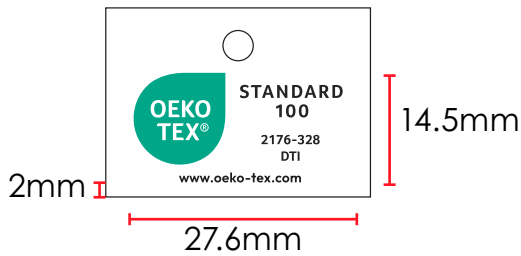

HANG TAG

Printed Hang tag -
Size: 35mm (W) x 25mm(H)

PRINTED LABEL

Printed Hang tag -
Size: 42mm (W) x 23mm(H)

Artwork -
Size: 27.6mm (W) x 14.5mm(H)
Placed: 2mm from bottom, centered

Artwork -
Size: 27.6mm (W) x 14.5mm(H)
Placed: 2mm from bottom, centered

PLEASE USE FULL RESOLUTION ARTWORK IN SEPARATE FILE

Label Design Guideline Colour Values

			
	OEKO-TEX® Green	Black	White
PRINT			
Pantone U	Green U	Black U	-
Pantone C	Green C	Black C	-
CMYK	c84 m0 y57 k0	c0 m0 y0 k98	c0 m0 y0 k0
RAL DESIGN	170 60 45	000 30 00	000 90 00
DIGITAL			
RGB	r0 g166 b135	r5 g5 b5	r255 g255 b255
HEX	#00AC8C	#050505	#FFFFFF

Label Design Guideline Safe Zone + Placement

Please note:
Minimum safe zone 'X' is the size of the 'X' in the OEKO-TEX® Logo.

HANG TAG PLACEMENT

To be placed behind all hang tags in same string for every brands