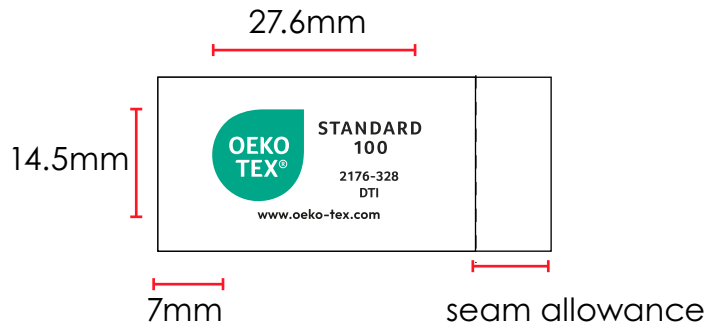

HANG TAG

Printed Hang tag -
Size: 35mm (W) x 25mm(H)

PRINTED LABEL

Printed Hang tag -
Size: 42mm (W) x 23mm(H)

Artwork -
Size: 27.6mm (W) x 14.5mm(H)
Placed: 2mm from bottom, centered

Artwork -
Size: 27.6mm (W) x 14.5mm(H)
Placed: 2mm from bottom, centered

PLEASE USE FULL RESOLUTION ARTWORK IN SEPARATE FILE

Label Design Guideline Colour Values

			
	OEKO-TEX® Green	Black	White
PRINT			
Pantone U	Green U	Black U	-
Pantone C	Green C	Black C	-
CMYK	c84 m0 y57 k0	c0 m0 y0 k98	c0 m0 y0 k0
RAL DESIGN	170 60 45	000 30 00	000 90 00
DIGITAL			
RGB	r0 g166 b135	r5 g5 b5	r255 g255 b255
HEX	#00AC8C	#050505	#FFFFFF

Label Design Guideline Safe Zone + Placement

Please note:
Minimum safe zone 'X' is the size of the 'X' in the OEKO-TEX® Logo.

HANG TAG PLACEMENT

To be placed behind all hang tags in same string for every brands