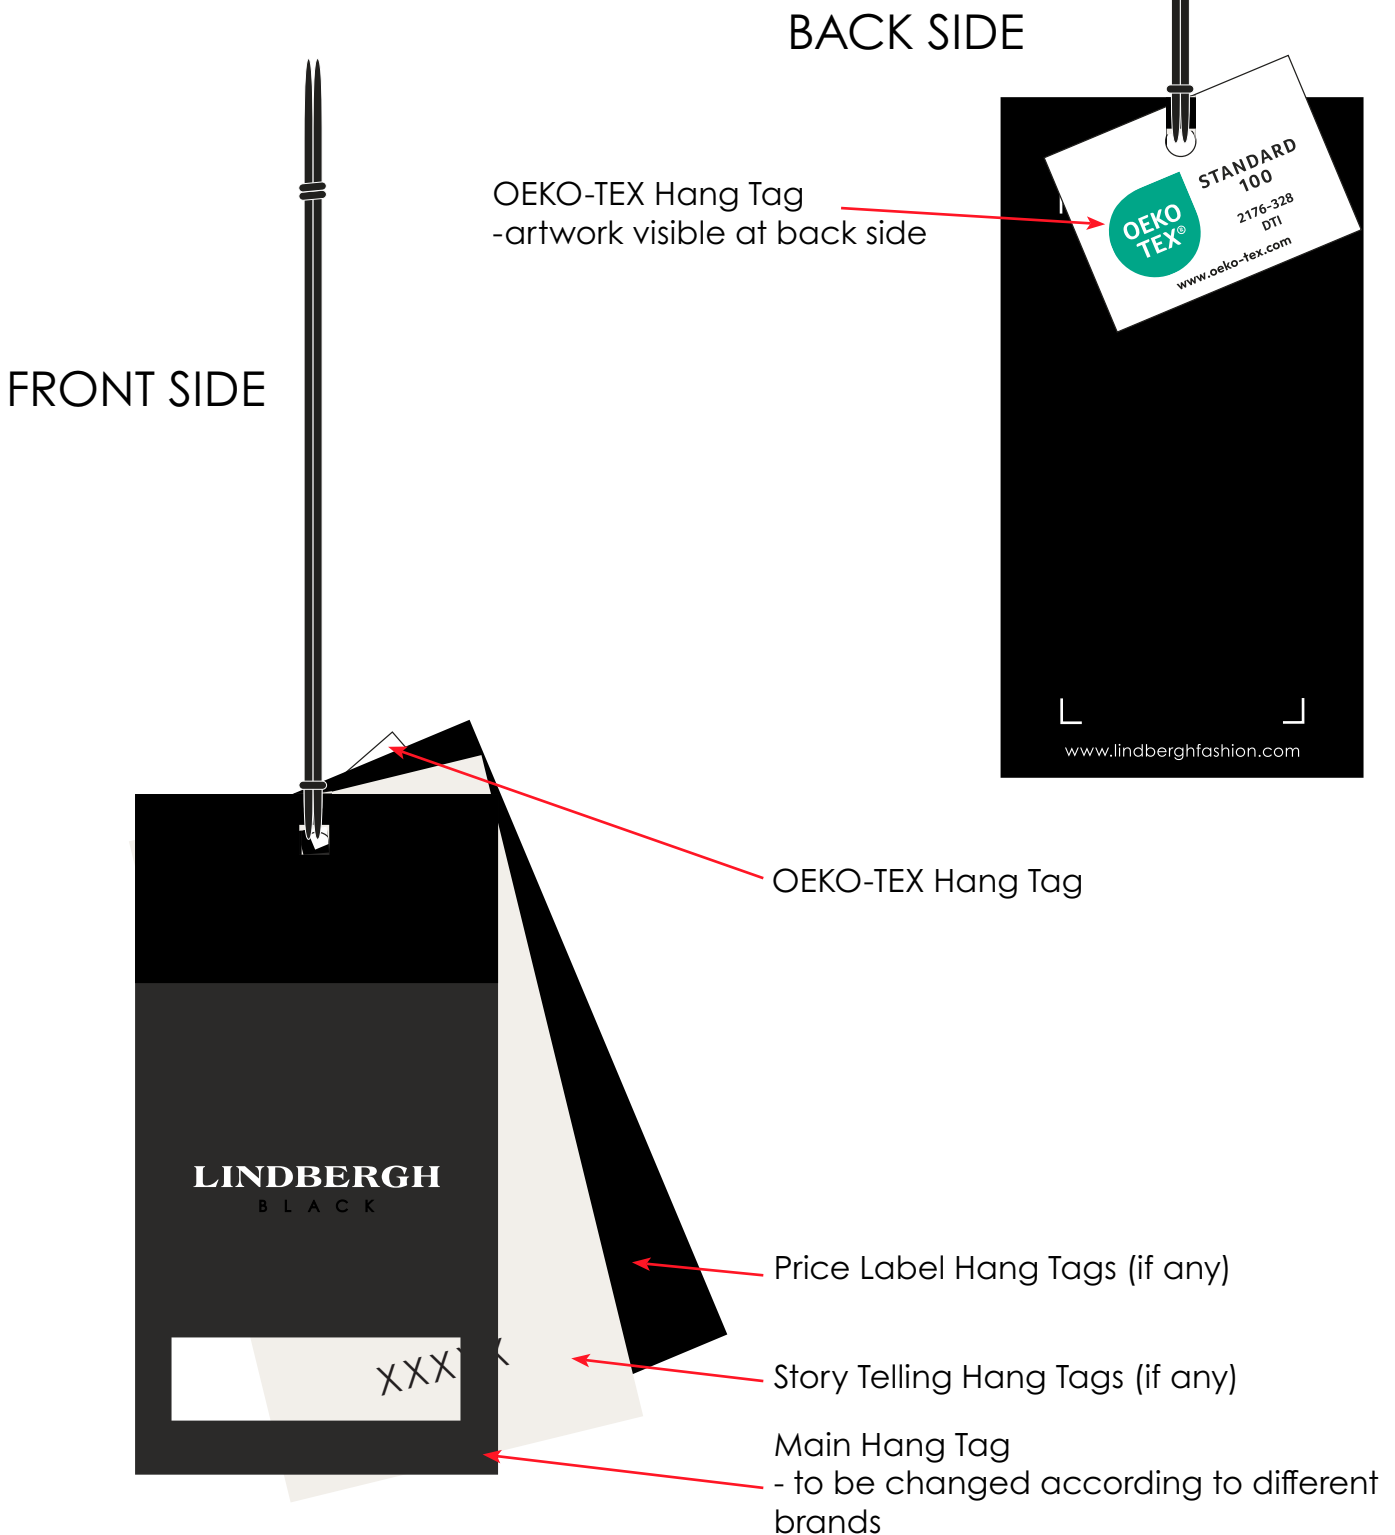

HANG TAG

Printed Hang tag -
Size: 35mm (W) x 25mm(H)

PRINTED LABEL

Printed Hang tag -
Size: 42mm (W) x 23mm(H)

Artwork -
Size: 27.6mm (W) x 14.5mm(H)
Placed: 2mm from bottom, centered

Artwork -
Size: 27.6mm (W) x 14.5mm(H)
Placed: 2mm from bottom, centered

PLEASE USE FULL RESOLUTION ARTWORK IN SEPARATE FILE

Label Design Guideline Colour Values

			
	OEKO-TEX® Green	Black	White
PRINT			
Pantone U	Green U	Black U	-
Pantone C	Green C	Black C	-
CMYK	c84 m0 y57 k0	c0 m0 y0 k98	c0 m0 y0 k0
RAL DESIGN	170 60 45	000 30 00	000 90 00
DIGITAL			
RGB	r0 g166 b135	r5 g5 b5	r255 g255 b255
HEX	#00AC8C	#050505	#FFFFFF

Label Design Guideline Safe Zone + Placement

Please note:
Minimum safe zone 'X' is the size of the 'X' in the OEKO-TEX® Logo.

HANG TAG PLACEMENT

To be placed behind all hang tags in same string for every brands

-below is only example, please change hang tags to different brands accordingly

PRINTED LABEL

To be placed on top of all care labels

- for all brands except JUNK de LUXE

- for JUNK de LUXE