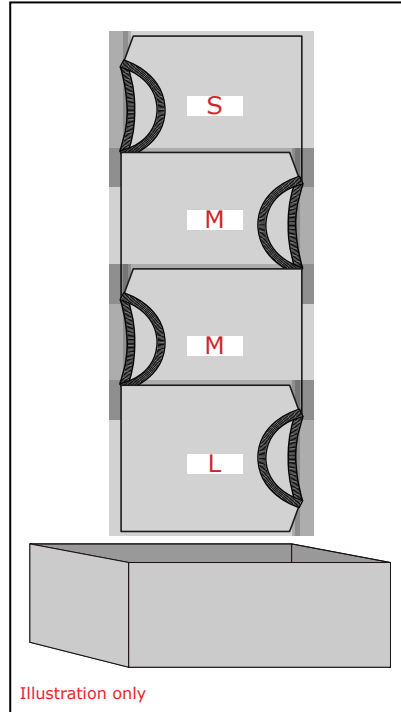

How to pack the garments:

Pack every piece of garment in a single polybag, with polybag sticker on.
Pack all garment in an export carton.

Assortment packing

Example WHITE 05:

S/1 M/2 L/1