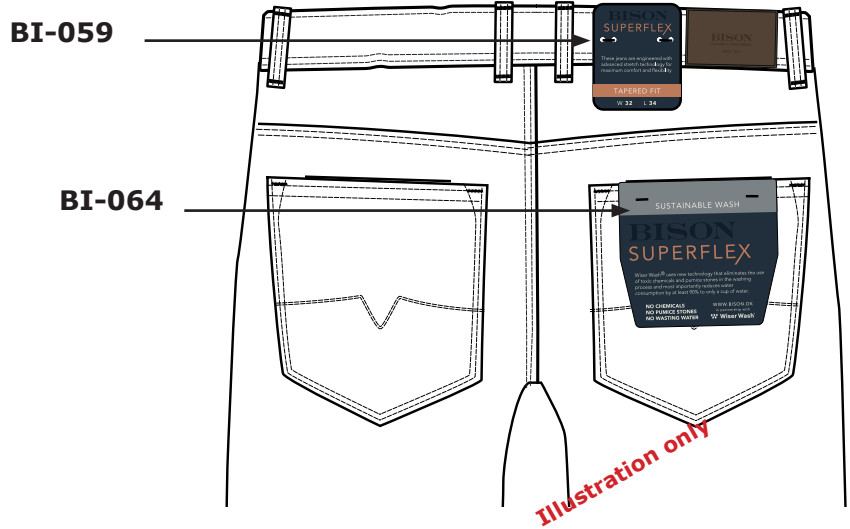

Label/concept: BISON	Bison labels instr. No.: BI-0017	Output date: 05/03/20 Modification date: 9 December 2020 3:20 pm
	Style: Jeans - TAPERED FIT - WISER WASH - Superflex	Design: JEJ

Label instructions

BI-059 Waistband override

WWW.BISON.DK

W 32 L 34

BISON SUPERFLEX

These jeans are engineered with advanced stretch technology for maximum comfort and flexibility

TAPERED FIT

W 32 L 34

Placement Right side towards center back. Waistband override should be attached with match colour bartacks

BI-064 Pocket override

Bartacks →

SUSTAINABLE WASH

BISON SUPERFLEX

Wiser Wash® uses new technology that eliminates the use of toxic chemicals and pumice stones in the washing process and most importantly saves energy consumption by 40% and water usage by 53%.

**NO CHEMICALS
NO PUMICE STONES
NO WASTING WATER**

WWW.BISON.DK
in partnership with
Wiser Wash®

Placement Back pocket, at center right handside. Pocket override should be attached with match colour bartacks.