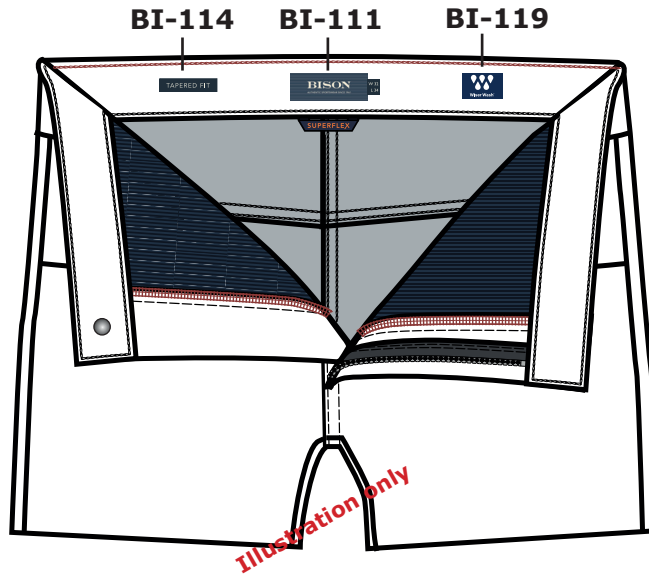

## Label instructions

### BI-111 Woven structure label:

<b>Placement</b>	Label should be placed at center back of waistband.
<b>Stitching</b>	Label is sidefolded at both sides and sewn with thread match colour on all 4 sides.

### BI-116 Size label

<b>Placement</b>	Size label should be placed at right side of main label at center back of waistband. Label is side folded and Sewn on 1 side with match thread.
------------------	---

### BI-114 Tapered fit label:

<b>Placement</b>	Label should be placed inside waistband 8 cm from main label
<b>Stitching</b>	Label is sidefolded at both sides and sewn with thread match colour on all 4 sides.