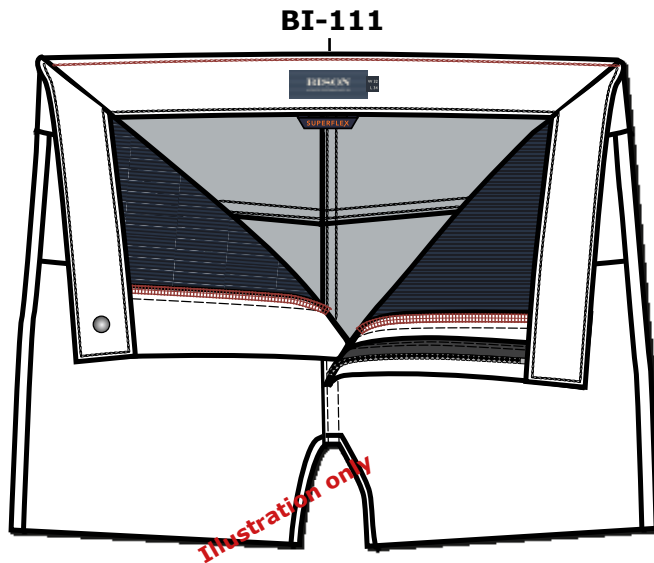

Label/concept: BISON	Bison labels instr. No.: BI-0047	Output date:14/02/26 Modification date: 17 February 2026 9:18 am
	Style: Pants - Regular fit	Design: JEJ

Label instructions

BI-111 Woven structure label:		BI-124 Size label	
			
Placement	Label should be placed at center back of waistband.	Placement	Size label should be placed at right side of main label at center back of waistband. Label is side folded and Sewn on 1 side with match thread.
Stitching	Label is sidefolded at both sides and sewn with thread match colour on all 4 sides.		

Label/concept: <h1>BISON</h1>	Bison labels instr. No.: BI-0047	Output date: 14/02/26 Modification date: 17 February 2026 9:18 am
	Style: Pants - Regular fit	Design: JEJ

Label instructions

BI-001 Hangtag

BISON SUPERFLEX OFFERS COMPLETE FREEDOM OF MOVEMENT, WHILE KEEPING IT'S SHAPE.

BISON
SUPERFLEX

Size	W:5 cm, H:10 cm
Quality	Cardboard 0,6 mm
Placement	Must be placed behind main hangtag in same string.

Placement	Should be fixed through right side of belt loop. Please tie a knot at string
------------------	--

Size	W: 5 cm H:10 cm	Size	W:3 cm, H:1,5 cm
Quality	Cardboard 0,6 mm	Quality	Self adhesive white sticker
Placement	Must be placed behind main hangtag in same string. Pricesticker backside out	Placement	CB,backside of hangtag