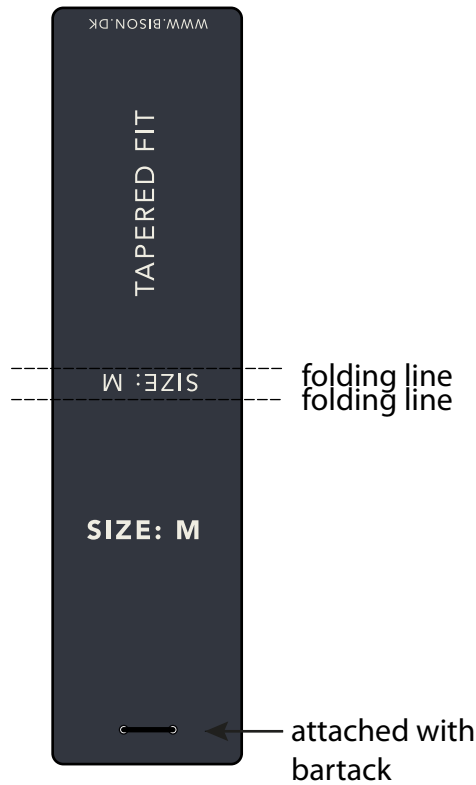

Bison size tag tapered fit BI-008

SIZE: M

SIZE: L

SIZE: XL

SIZE: 2XL

SIZE: 3XL

Waistband override cardboard:

Quality: same surface as BI-001

Size: 100 x 25 mm

Cardboard colour:

Blueberry 19-4021TCX

Print colour:

Off white/beige as Gray 723

Attached with bartack in matching colour.

Font: Adobe Garamond Pro

Avenir Lt Std