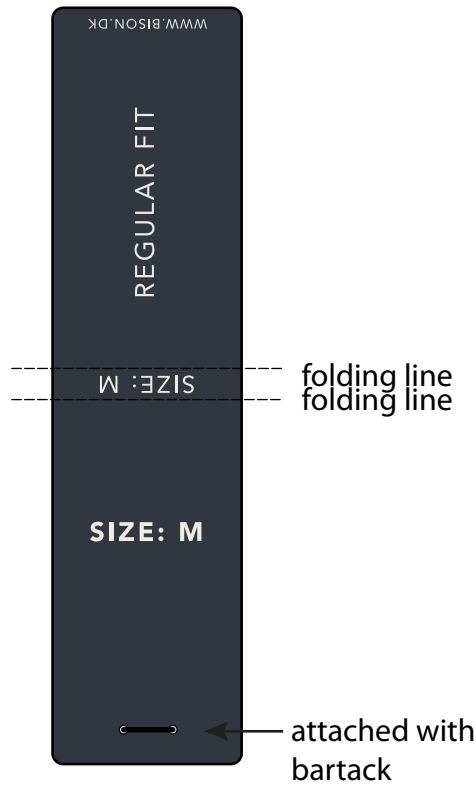

# Bison size tag regular fit BI-009

**SIZE: M**

**SIZE: L**

**SIZE: XL**

**SIZE: 2XL**

**SIZE: 3XL**

**Waistband override cardboard:**

Quality: same surface as BI-001

Size: 100 x 25 mm

Cardboard colour:

Blueberry 19-4021TCX

Print colour:

Off white/beige as Gray 723

Attached with bartack in matching colour.

Font: Adobe Garamond Pro

Avenir Lt Std