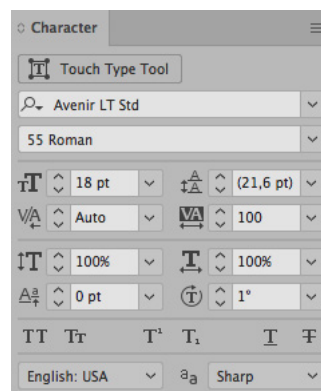

Waistband override cardboard:

Quality: same surface as BI-001

Size: 110 x 50 mm

Cardboard colour:

Blueberry 19-4021TCX

Attached with bartack in matching colour.

Font: Adobe Garamond Pro

Avenir Lt Std

Print colour: