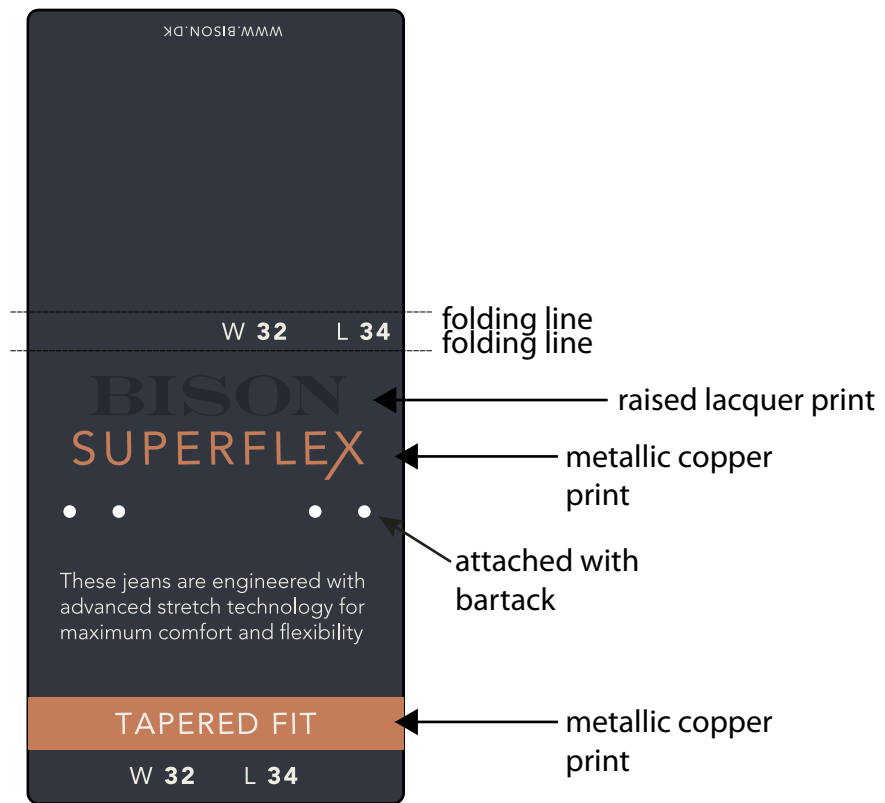

# Bison size tag tapered fit/superflex BI-059

**Waistband override cardboard:**

Quality: same surface as BI-001

Size: 110 x 50 mm

Cardboard colour:

Blueberry 19-4021TCX

Attached with bartack in matching colour.

Font: Adobe Garamond Pro

Avenir Lt Std

Print colour:

Picture for better understanding