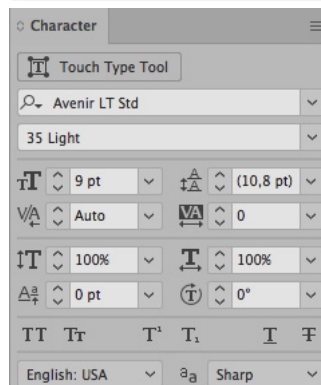

Waistband override cardboard:

Quality: same surface as BI-001

Size: 110 x 50 mm

Cardboard colour:

Blueberry 19-4021TCX

Attached with bartack in matching colour.

Font: Adobe Garamond Pro

Avenir Lt Std

Print colour: