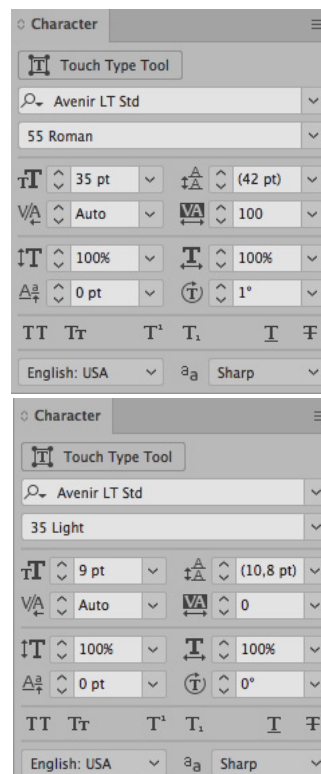

Bison superflex/wiserwash back pocket tag BI-064

Pocket override cardboard:

Quality: same surface as BI-001

Size: 100 x112 mm

Cardboard colour:

Blueberry 19-4021TCX

Momentum17-4405 TCX

Attached with bartacks in matching colour.

Font: Adobe Garamond Pro
Avenir Lt Std

Print colours:

Picture for better understanding

SUPERFLEX
These jeans are engineered with
advanced stretch technology for
maximum comfort and flexibility.

TAPERED FIT
W 32 L 34