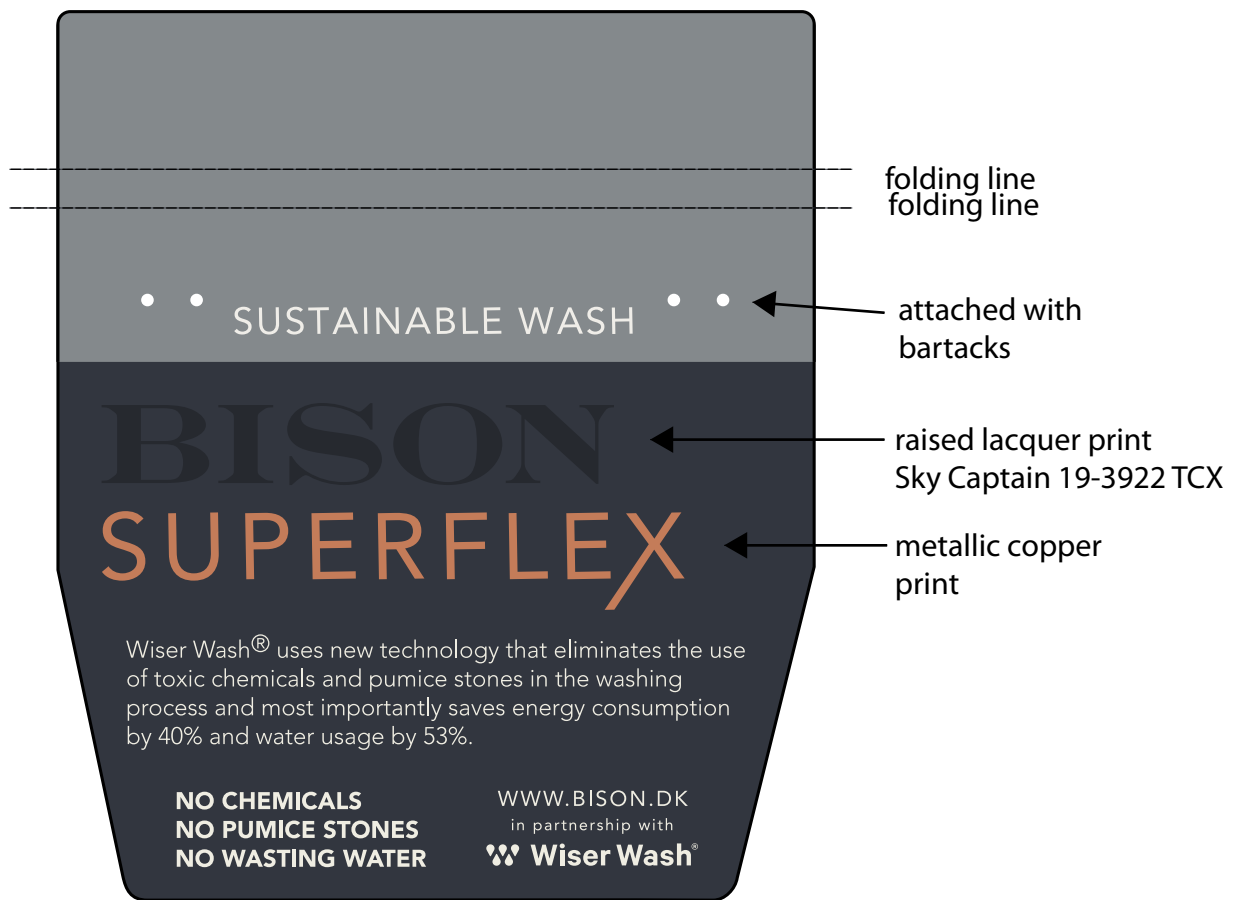

Bison superflex/wiserwash back pocket tag BI-064

Pocket override cardboard:

Quality: same surface as BI-001

Size: 100 x112 mm

Cardboard colour:

Blueberry 19-4021TCX

Momentum17-4405 TCX

Attached with bartacks in matching colour.

Font: Adobe Garamond Pro
Avenir Lt Std

Print colours:

Picture for better understanding

SUPERFLEX
These jeans are engineered with
advanced stretch technology for
maximum comfort and flexibility.

TAPERED FIT
W 32 L 34

SUSTAINABLE WASH

SUPERFLEX

Wash Wash® is a new technology that minimizes the use
of toxic chemicals and preservatives in the washing
process and from repeated use in the home.
Consumers can save 90% using a cup of water.

NO CHEMICALS **NO DYES** **NO FINISHES** **NO HEATING WATER**

Wash Wash®
Wash Wash®

SUPERFLEX
These pants are engineered with
performance fabric for
maximum comfort and fit.
TAPERED FIT
W 32 L 34