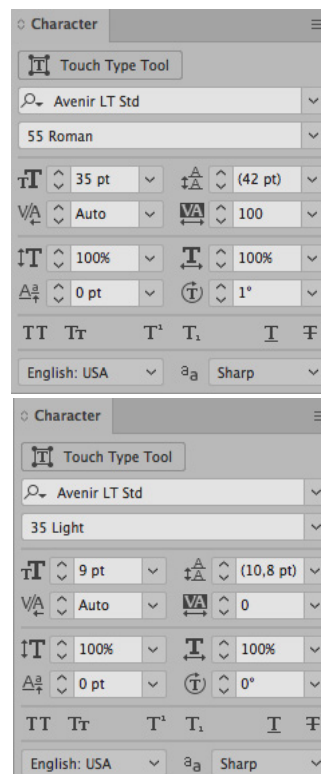

Bison superflex regular fit back pocket tag BI-065

Pocket override cardboard:

Quality: same surface as BI-001

Size: 100 x 112 mm

Cardboard colour:

Blueberry 19-4021TCX

Momentum17-4405 TCX

Attached with bartacks in matching colour.

Font: Adobe Garamond Pro

Avenir Lt Std

Print colours:

Picture for better understanding