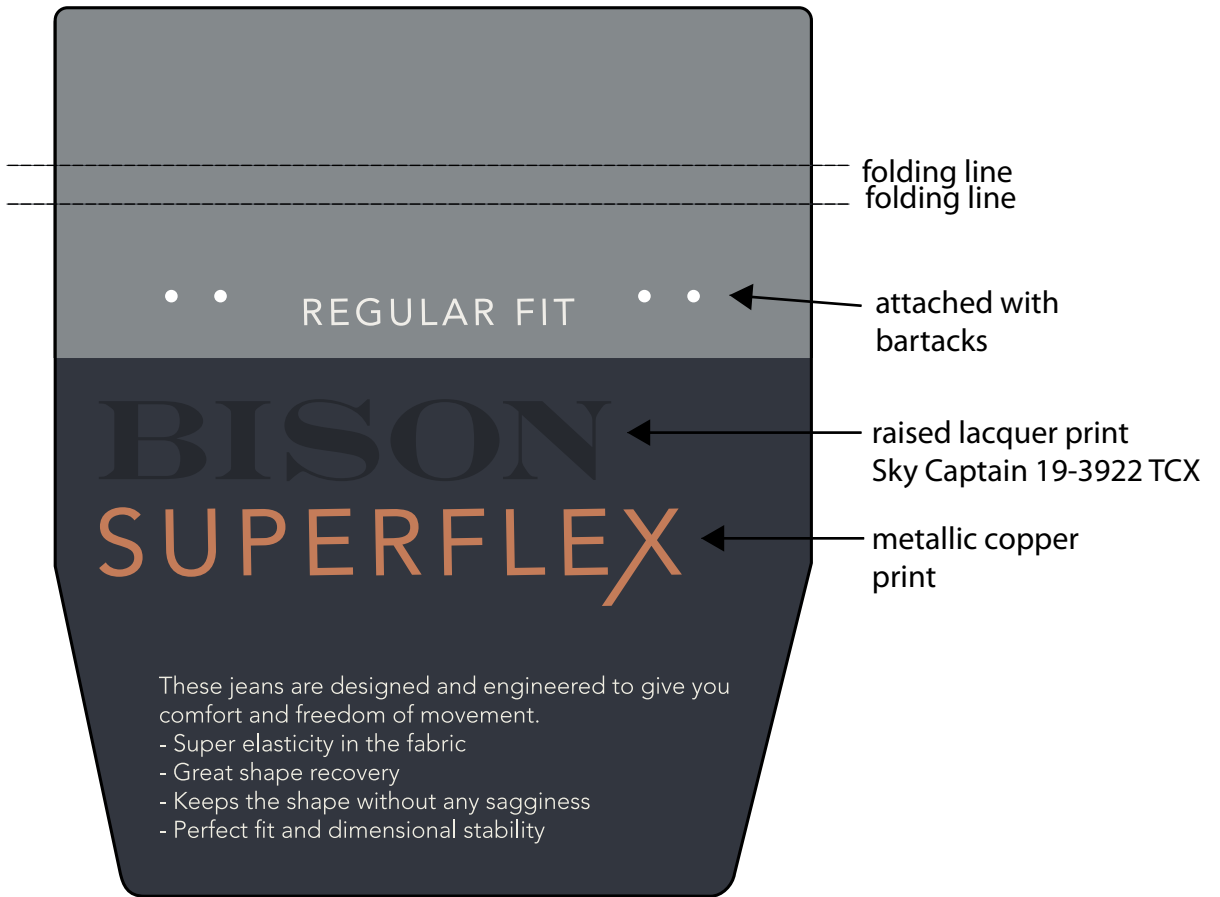

Bison superflex regular fit back pocket tag BI-065

Pocket override cardboard:

Quality: same surface as BI-001

Size: 100 x 112 mm

Cardboard colour:

Blueberry 19-4021TCX

Momentum17-4405 TCX

Attached with bartacks in matching colour.