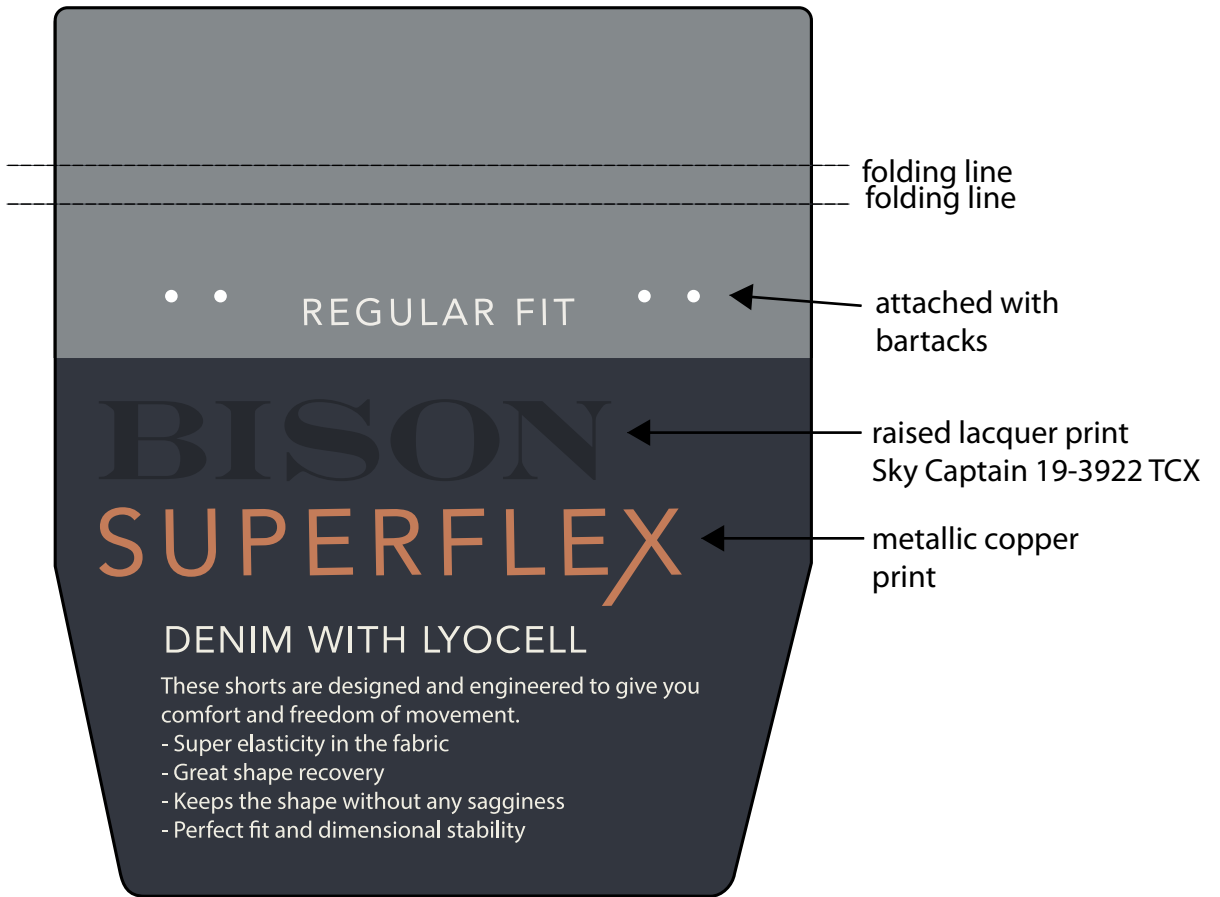

# Bison superflex regular fit back pocket tag BI-065B

**Pocket override cardboard:**

Quality: same surface as BI-001

Size: 100 x112 mm

Cardboard colour:

Blueberry 19-4021TCX

Momentum17-4405 TCX

Attached with bartacks in matching colour.

Font: Adobe Garamond Pro

Avenir Lt Std

Print colours:

Picture for better understanding