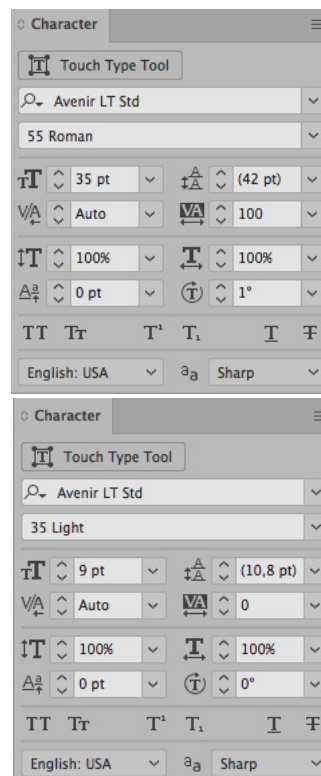

# Bison superflex regular fit back pocket tag BI-065B

**Pocket override cardboard:**

Quality: same surface as BI-001

Size: 100 x112 mm

Cardboard colour:

Blueberry 19-4021TCX

Momentum17-4405 TCX

Attached with bartacks in matching colour.

Font: Adobe Garamond Pro

Avenir Lt Std

Print colours:

Picture for better understanding