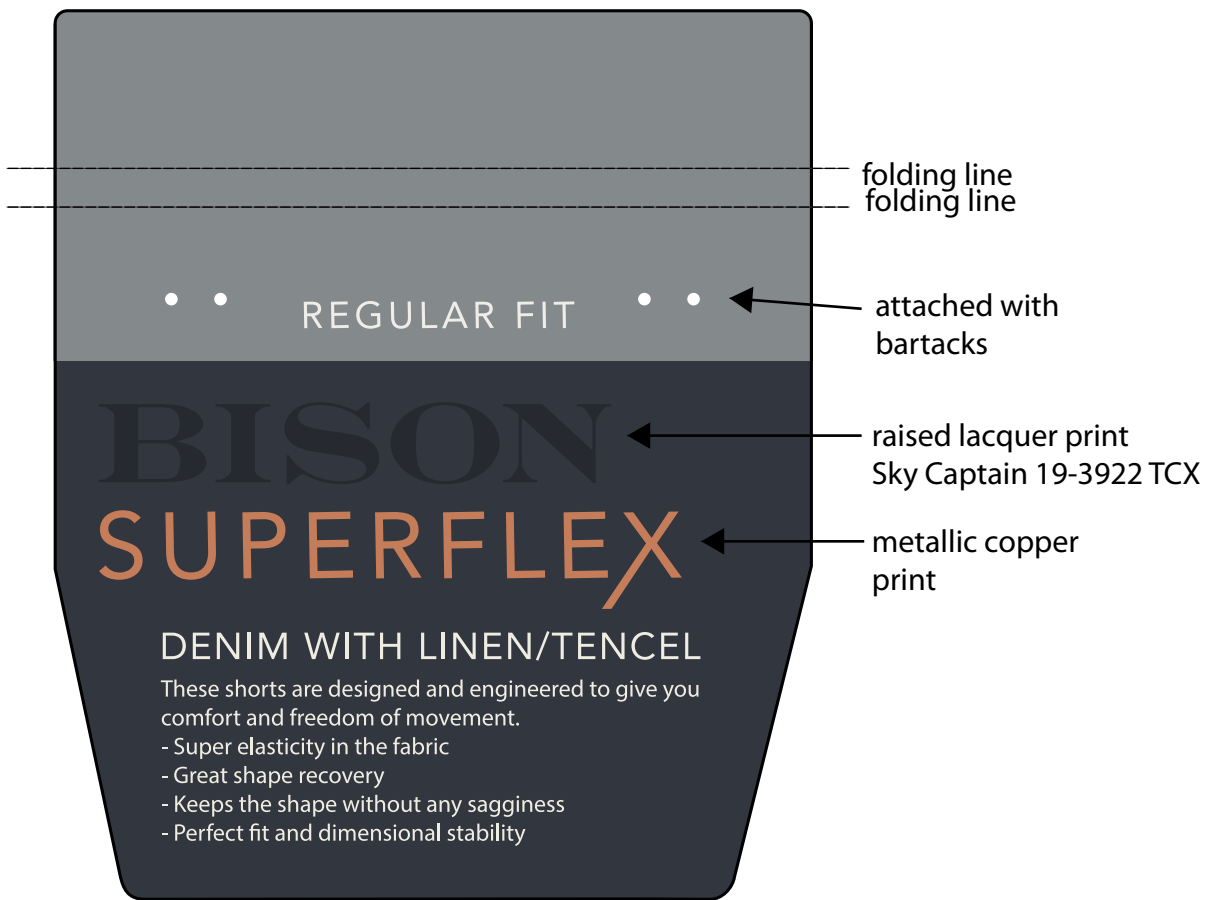

# Bison superflex regular fit back pocket tag BI-065C

**Pocket override cardboard:**

Quality: same surface as BI-001

Size: 100 x112 mm

Cardboard colour:

Blueberry 19-4021TCX

Momentum17-4405 TCX

Attached with bartacks in matching colour.

Font: Adobe Garamond Pro  
Avenir Lt Std

Print colours:

Picture for better understanding