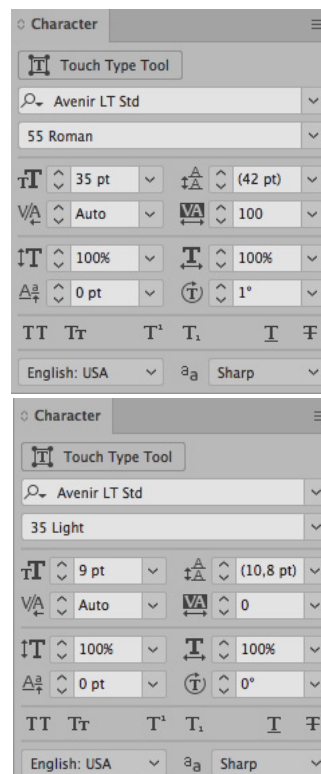

# Bison superflex regular fit back pocket tag BI-065C

**Pocket override cardboard:**

Quality: same surface as BI-001

Size: 100 x112 mm

Cardboard colour:

Blueberry 19-4021TCX

Momentum17-4405 TCX

Attached with bartacks in matching colour.

Font: Adobe Garamond Pro  
Avenir Lt Std

Print colours:

Picture for better understanding