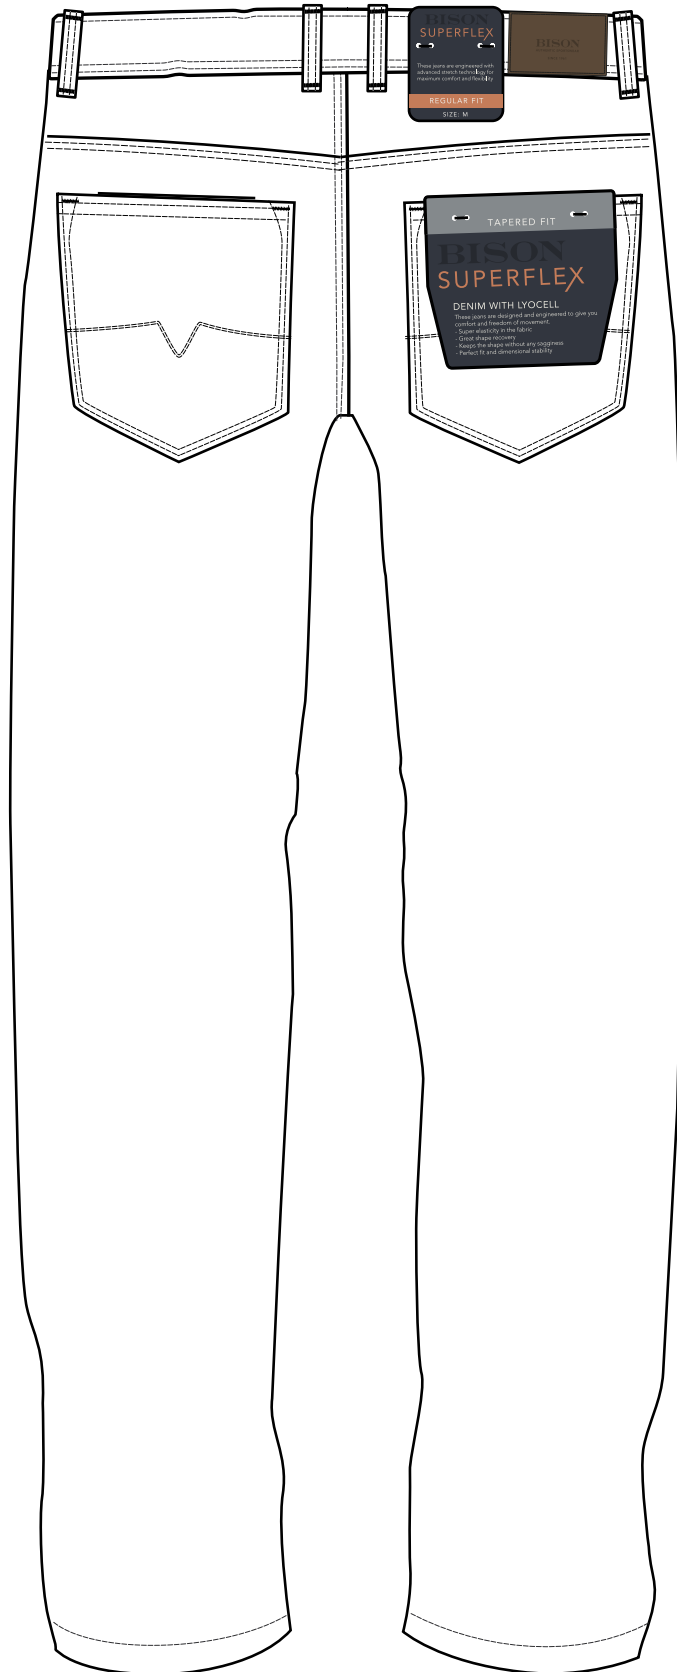

# Bison superflex regular fit back pocket tag BI-065D

**Pocket override cardboard:**

Quality: same surface as BI-001

Size: 100 x112 mm

Cardboard colour:

Blueberry 19-4021TCX

Momentum17-4405 TCX

Attached with bartacks in matching colour.

Font: Adobe Garamond Pro

Avenir Lt Std

Print colours:

Picture for better understanding

SUPERFLEX  
These pants are engineered with  
performance fabric for  
maximum comfort and fit.  
TAPERED FIT  
W 32 L 34