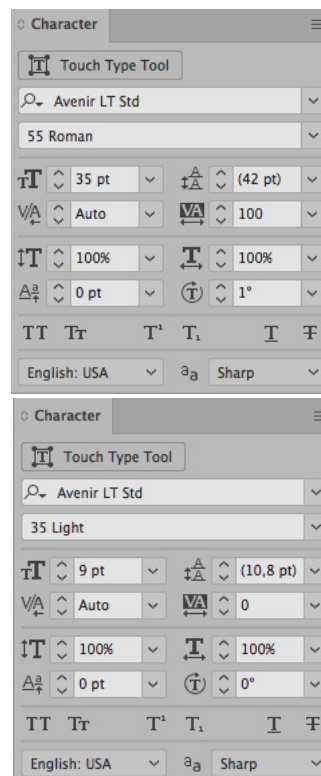

# Bison superflex regular fit back pocket tag BI-065D

**Pocket override cardboard:**

Quality: same surface as BI-001

Size: 100 x112 mm

Cardboard colour:

Blueberry 19-4021TCX

Momentum17-4405 TCX

Attached with bartacks in matching colour.

Font: Adobe Garamond Pro

Avenir Lt Std

Print colours:

Picture for better understanding

SUPERFLEX  
These pants are engineered with  
performance fabric for  
maximum comfort and fit.  
TAPERED FIT  
W 32 L 34