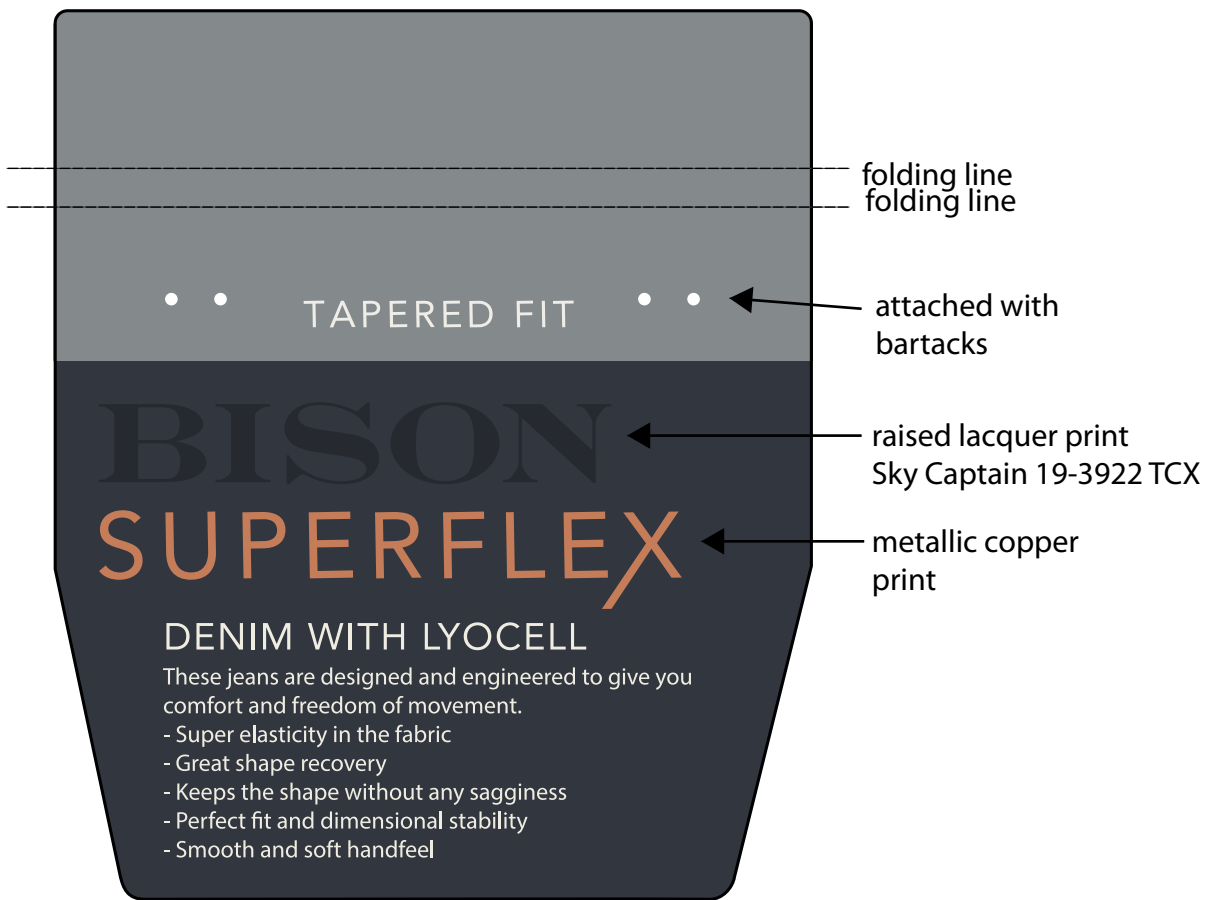

# Bison superflex regular fit back pocket tag BI-065D

**Pocket override cardboard:**

Quality: same surface as BI-001

Size: 100 x112 mm

Cardboard colour:

Blueberry 19-4021TCX

Momentum17-4405 TCX

Attached with bartacks in matching colour.

Font: Adobe Garamond Pro

Avenir Lt Std

Print colours:

Picture for better understanding

SUPERFLEX  
These pants are engineered with  
performance fabric for  
maximum comfort and fit.  
TAPERED FIT  
W 32 L 34