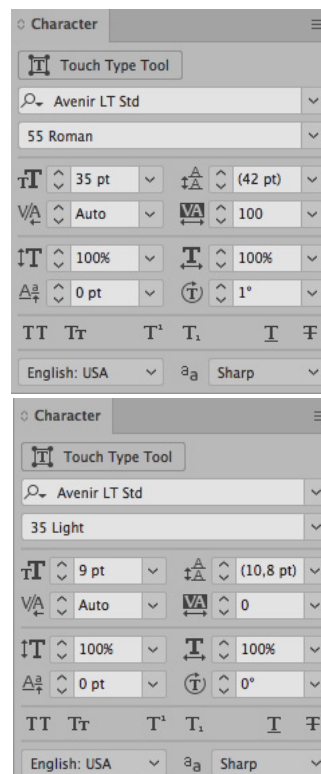

Bison superflex regular fit back pocket tag BI-065E

Pocket override cardboard:

Quality: same surface as BI-001

Size: 100 x112 mm

Cardboard colour:

Blueberry 19-4021TCX

Momentum17-4405 TCX

Attached with bartacks in matching colour.

Font: Adobe Garamond Pro
Avenir Lt Std

Print colours:

Picture for better understanding

SUPERFLEX
These pants are engineered with
performance fabric for
maximum comfort and fit.
TAPERED FIT
W 32 L 34

HISON