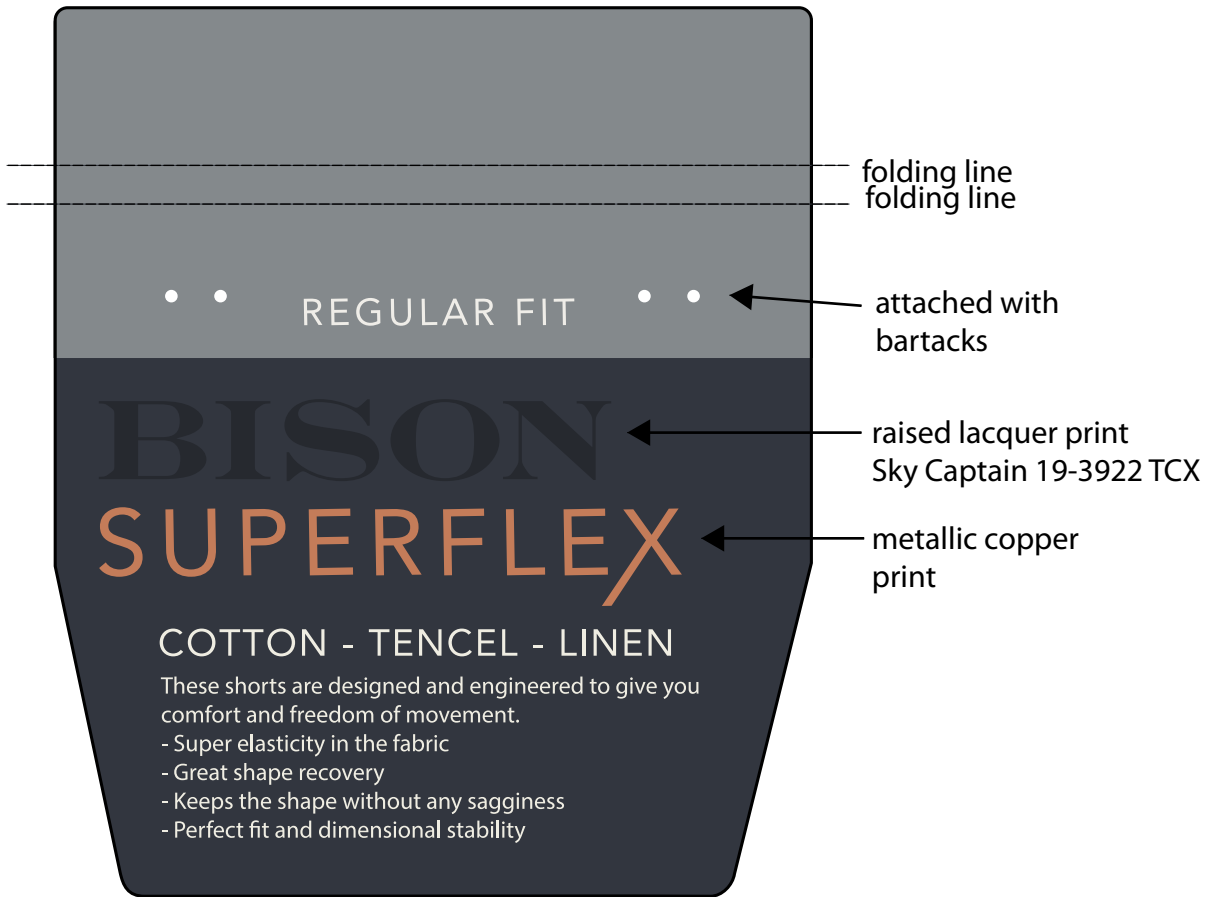

Bison superflex regular fit back pocket tag BI-065E

Pocket override cardboard:

Quality: same surface as BI-001

Size: 100 x112 mm

Cardboard colour:

Blueberry 19-4021TCX

Momentum17-4405 TCX

Attached with bartacks in matching colour.

Font: Adobe Garamond Pro
Avenir Lt Std

Print colours:

Picture for better understanding

SUPERFLEX
These pants are engineered with
performance fabric for
maximum comfort and fit.
TAPERED FIT
W 32 L 34

HISON