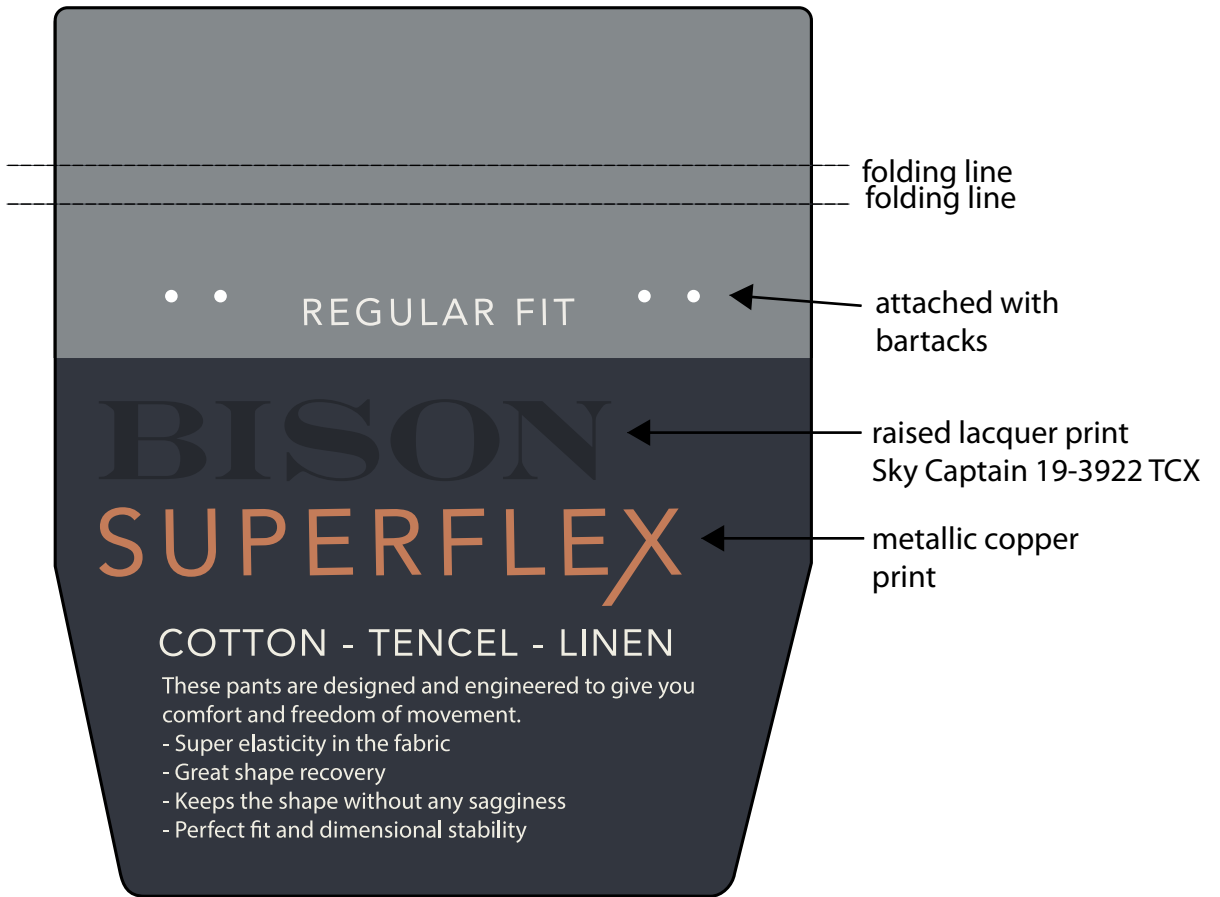

# Bison superflex regular fit back pocket tag BI-065F

**Pocket override cardboard:**

Quality: same surface as BI-001

Size: 100 x112 mm

Cardboard colour:

Blueberry 19-4021TCX

Momentum17-4405 TCX

Attached with bartacks in matching colour.

Font: Adobe Garamond Pro  
Avenir Lt Std

Print colours:

Picture for better understanding

SUPERFLEX  
These pants are engineered with  
performance fabric for  
maximum comfort and flexibility.  
TAPERED FIT  
W 32 L 34