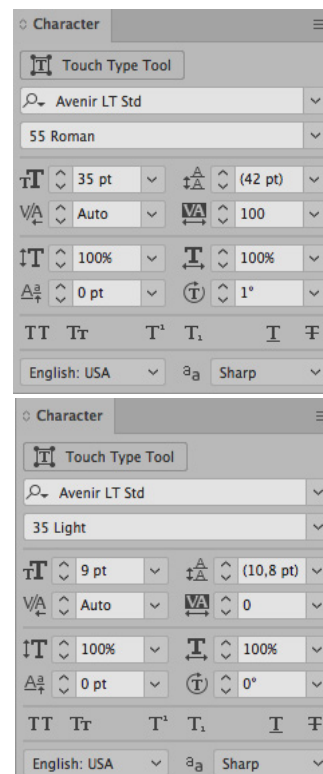

# Bison superflex regular fit back pocket tag BI-065F

**Pocket override cardboard:**

Quality: same surface as BI-001

Size: 100 x112 mm

Cardboard colour:

Blueberry 19-4021TCX

Momentum17-4405 TCX

Attached with bartacks in matching colour.

Font: Adobe Garamond Pro  
Avenir Lt Std

Print colours:

Picture for better understanding

SUPERFLEX  
These pants are engineered with  
performance fabric for  
maximum comfort and flexibility.  
TAPERED FIT  
W 32 L 34