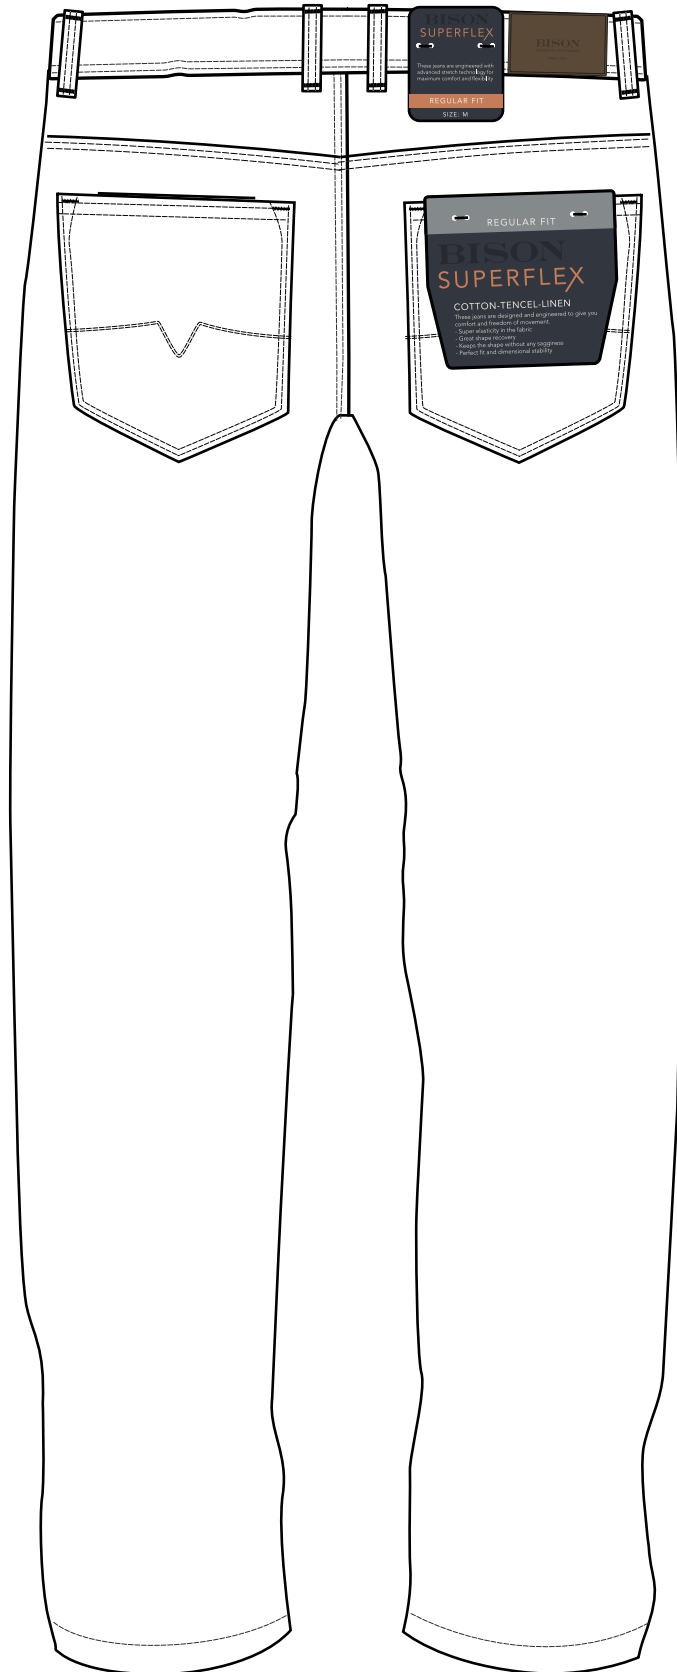

# Bison superflex regular fit back pocket tag BI-065F

**Pocket override cardboard:**

Quality: same surface as BI-001

Size: 100 x112 mm

Cardboard colour:

Blueberry 19-4021TCX

Momentum17-4405 TCX

Attached with bartacks in matching colour.

Font: Adobe Garamond Pro  
Avenir Lt Std

Print colours:

Picture for better understanding

SUPERFLEX  
These pants are engineered with  
performance fabric for  
maximum comfort and flexibility.  
TAPERED FIT  
W 32 L 34

HISON