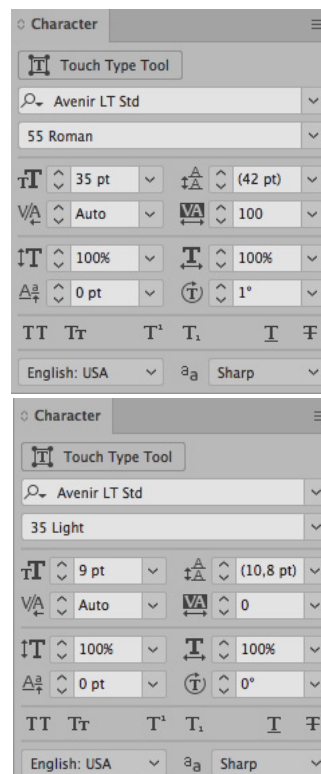

Bison superflex regular fit back pocket tag BI-065G

Pocket override cardboard:

Quality: same surface as BI-001

Size: 100 x112 mm

Cardboard colour:

Blueberry 19-4021TCX

Momentum17-4405 TCX

Attached with bartacks in matching colour.

Font: Adobe Garamond Pro
Avenir Lt Std

Print colours:

Picture for better understanding

SUPERFLEX
These pants are engineered with
performance fabric for long
lasting comfort and fit.
TAPERED FIT
W 32 L 34