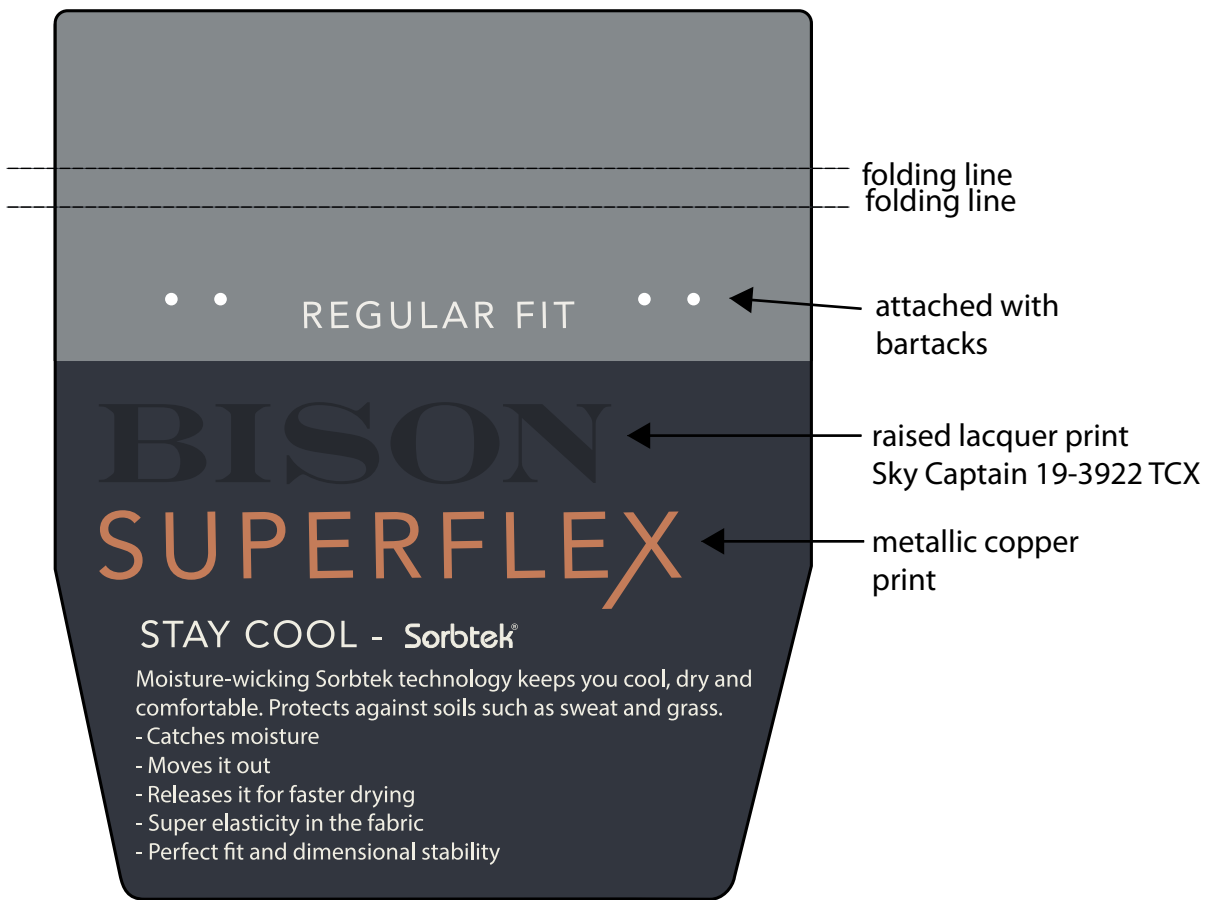

Bison superflex regular fit back pocket tag BI-065G

Pocket override cardboard:

Quality: same surface as BI-001

Size: 100 x112 mm

Cardboard colour:

Blueberry 19-4021TCX

Momentum17-4405 TCX

Attached with bartacks in matching colour.

Font: Adobe Garamond Pro
Avenir Lt Std

Print colours:

Picture for better understanding

SUPERFLEX
These pants are engineered with
performance fabric for long
lasting comfort and fit.
TAPERED FIT
W 32 L 34