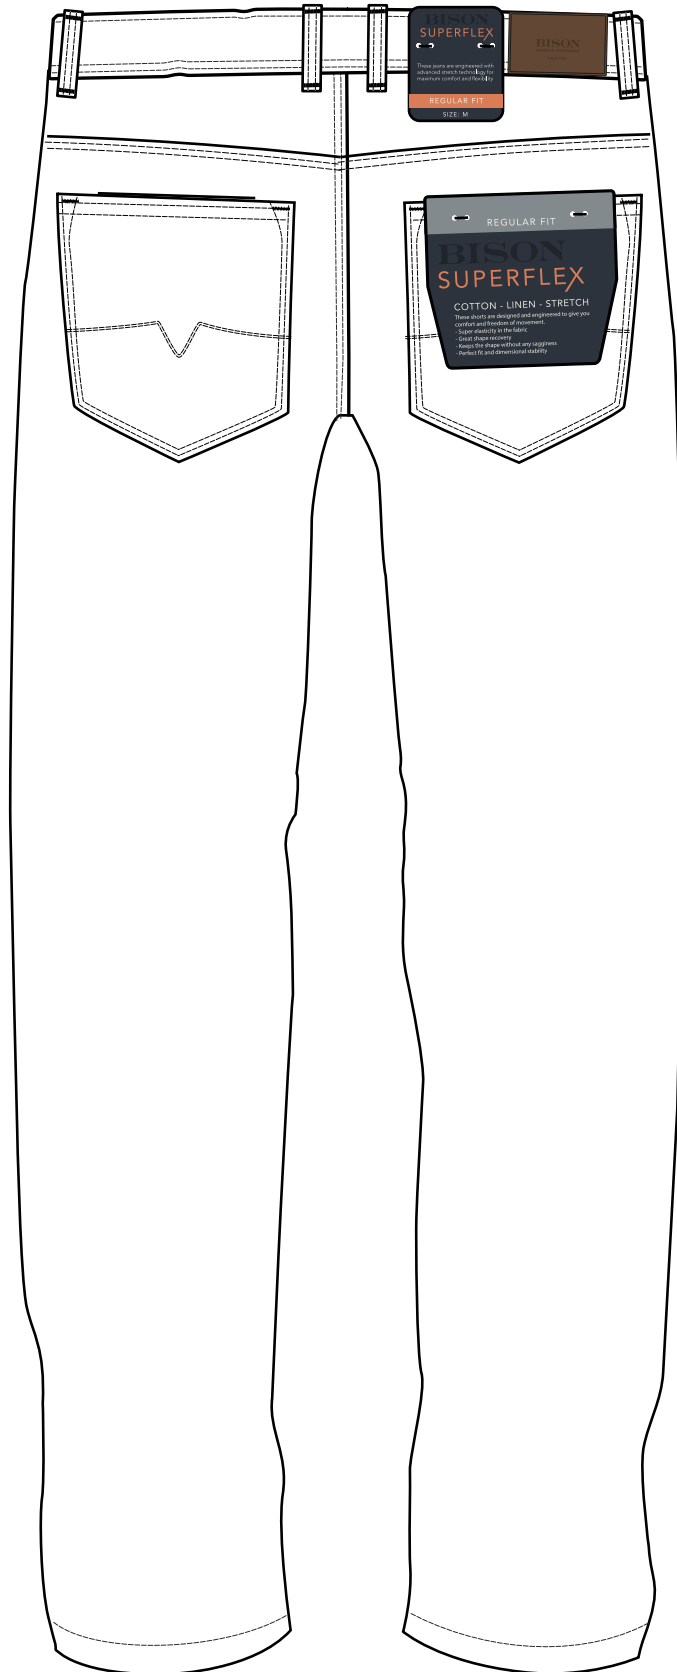

# Bison superflex regular fit back pocket tag BI-065H

**Pocket override cardboard:**

Quality: same surface as BI-001

Size: 100 x112 mm

Cardboard colour:

Blueberry 19-4021TCX

Momentum17-4405 TCX

Attached with bartacks in matching colour.

Font: Adobe Garamond Pro

Avenir Lt Std

Print colours:

Picture for better understanding

**SUPERFLEX**  
These pants are engineered with  
performance fabric for  
maximum comfort and fit.  
**TAPERED FIT**  
W 32 L 34

**HISON**