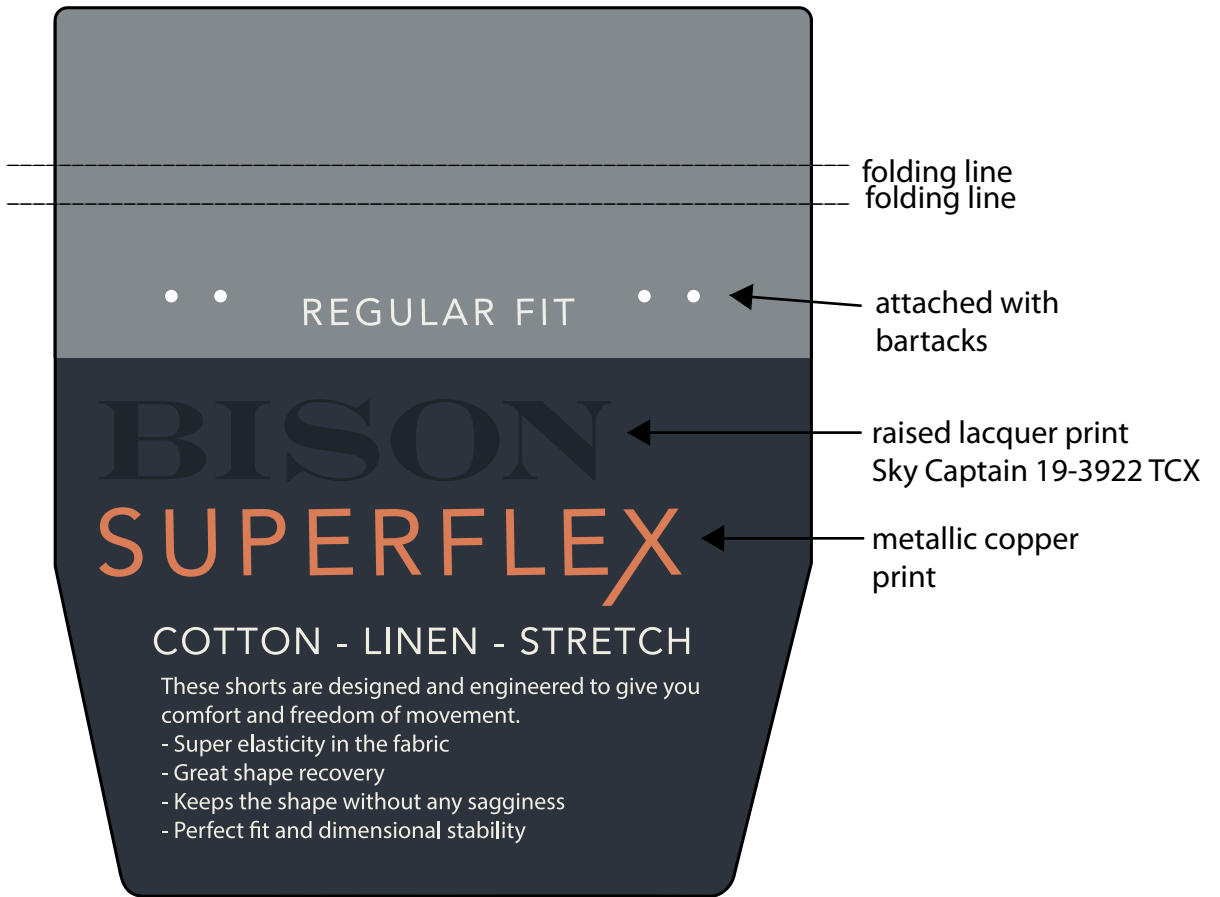

# Bison superflex regular fit back pocket tag BI-065H

**Pocket override cardboard:**

Quality: same surface as BI-001

Size: 100 x112 mm

Cardboard colour:

Blueberry 19-4021TCX

Momentum17-4405 TCX

Attached with bartacks in matching colour.

Font: Adobe Garamond Pro

Avenir Lt Std

Print colours:

Picture for better understanding

**SUPERFLEX**  
These pants are engineered with  
performance fabric for  
maximum comfort and fit.  
**TAPERED FIT**  
W 32 L 34

**HISON**