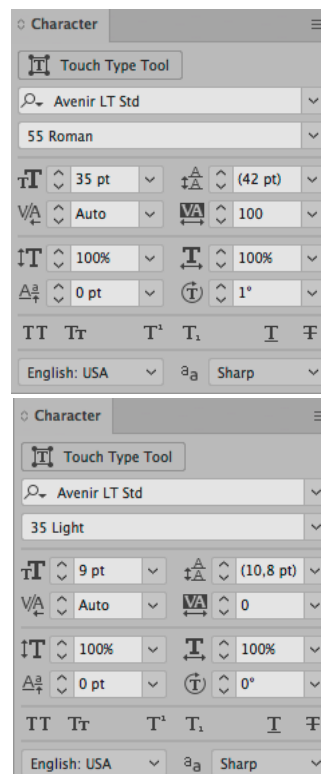

# Bison superflex regular fit back pocket tag BI-065H

**Pocket override cardboard:**

Quality: same surface as BI-001

Size: 100 x112 mm

Cardboard colour:

Blueberry 19-4021TCX

Momentum17-4405 TCX

Attached with bartacks in matching colour.

Font: Adobe Garamond Pro

Avenir Lt Std

Print colours:

Picture for better understanding

**SUPERFLEX**  
These pants are engineered with  
performance fabric for  
maximum comfort and fit.  
**TAPERED FIT**  
W 32 L 34