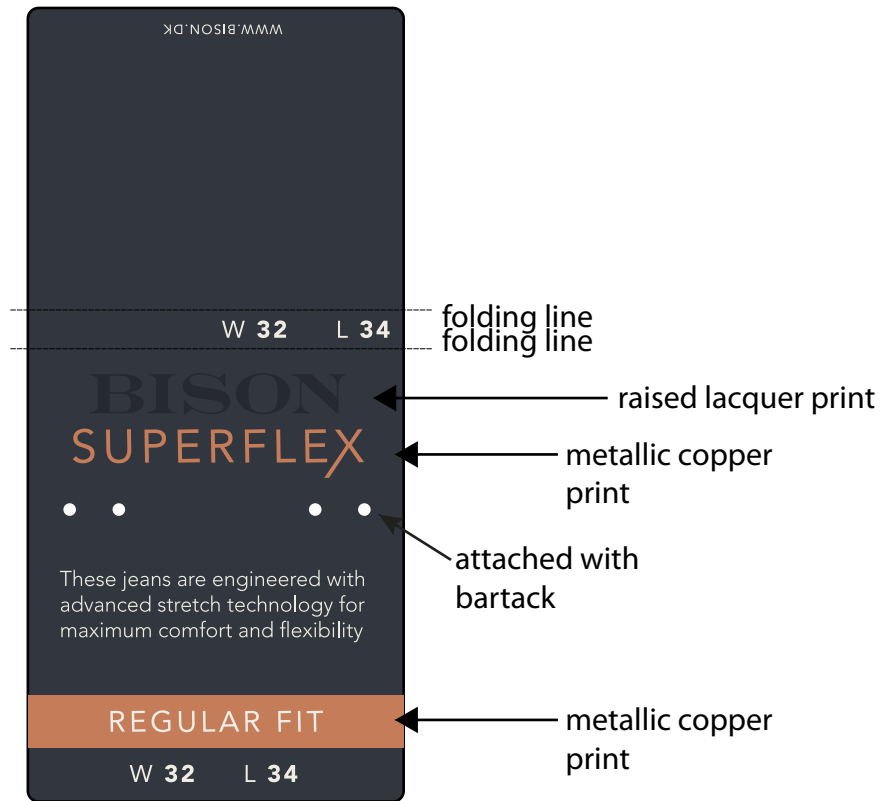

Bison size tag regular fit/superflex BI-066

Waistband override cardboard:

Quality: same surface as BI-001

Size: 110 x 50 mm

Cardboard colour:

Blueberry 19-4021TCX

Attached with bartack in matching colour.

Font: Adobe Garamond Pro

Avenir Lt Std

Print colour:

Picture for better understanding