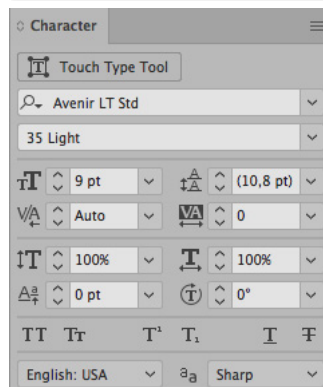

Bison size tag regular fit/superflex BI-066

Waistband override cardboard:

Quality: same surface as BI-001

Size: 110 x 50 mm

Cardboard colour:

Blueberry 19-4021TCX

Attached with bartack in matching colour.

Font: Adobe Garamond Pro

Avenir Lt Std

Print colour:

Picture for better understanding