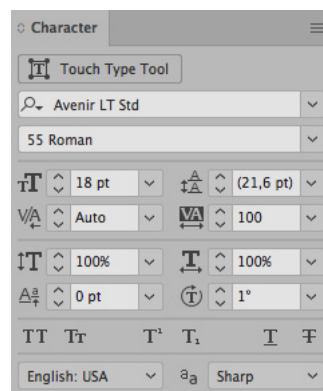

Bison size tag regular fit/superflex BI-066

Waistband override cardboard:

Quality: same surface as BI-001

Size: 110 x 50 mm

Cardboard colour:

Blueberry 19-4021TCX

Attached with bartack in matching colour.

Font: Adobe Garamond Pro

Avenir Lt Std

Print colour:

Picture for better understanding