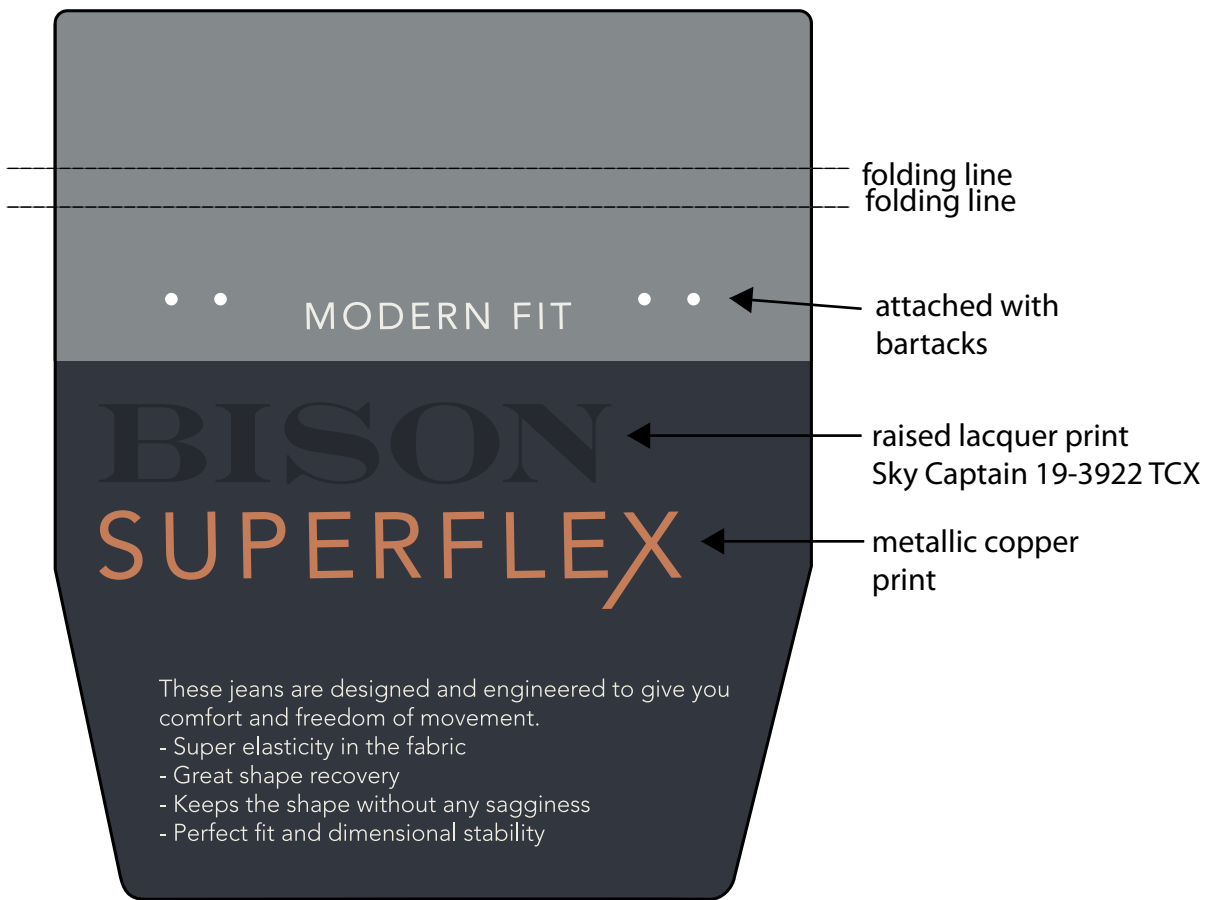

Bison superflex modern fit back pocket tag BI-090

Pocket override cardboard:

Quality: same surface as BI-001

Size: 100 x112 mm

Cardboard colour:

Blueberry 19-4021TCX

Momentum17-4405 TCX

Attached with bartacks in matching colour.

Font: Adobe Garamond Pro
Avenir Lt Std

Print colours:

Picture for better understanding

SUPERFLEX
These pants are engineered with
performance fabric for
maximum comfort and fit.
TAPERED FIT
W 32 L 34

HISON