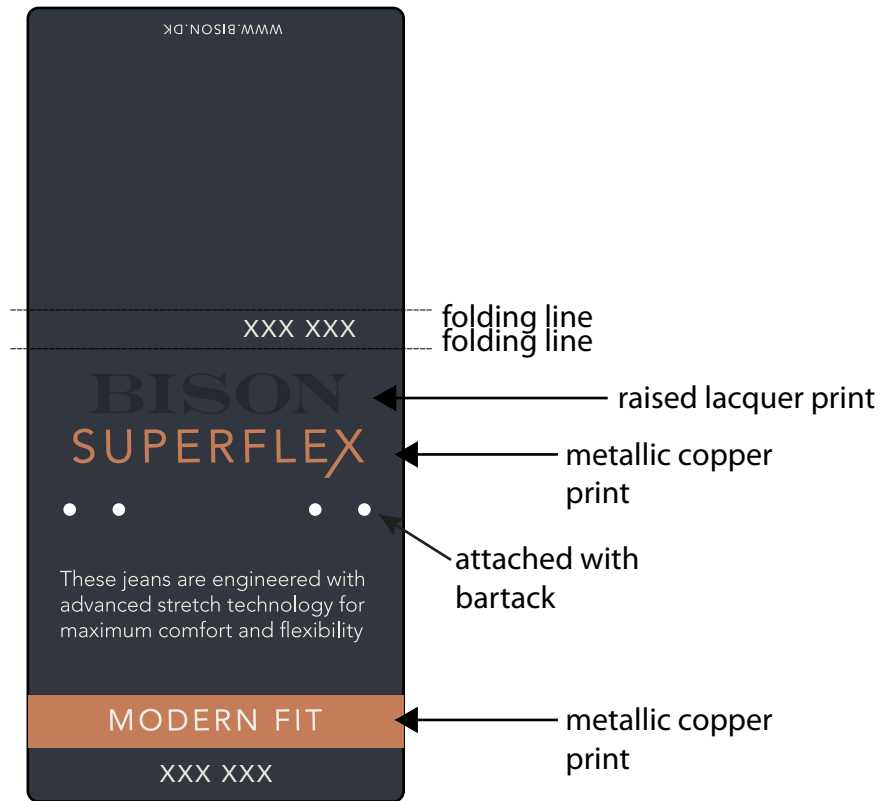

# Bison size tag modern fit/superflex BI-091

**Waistband override cardboard:**

Quality: same surface as BI-001

Size: 110 x 50 mm

Cardboard colour:

Blueberry 19-4021TCX

Attached with bartack in matching colour.

Font: Adobe Garamond Pro

Avenir Lt Std

Print colour:

Picture for better understanding