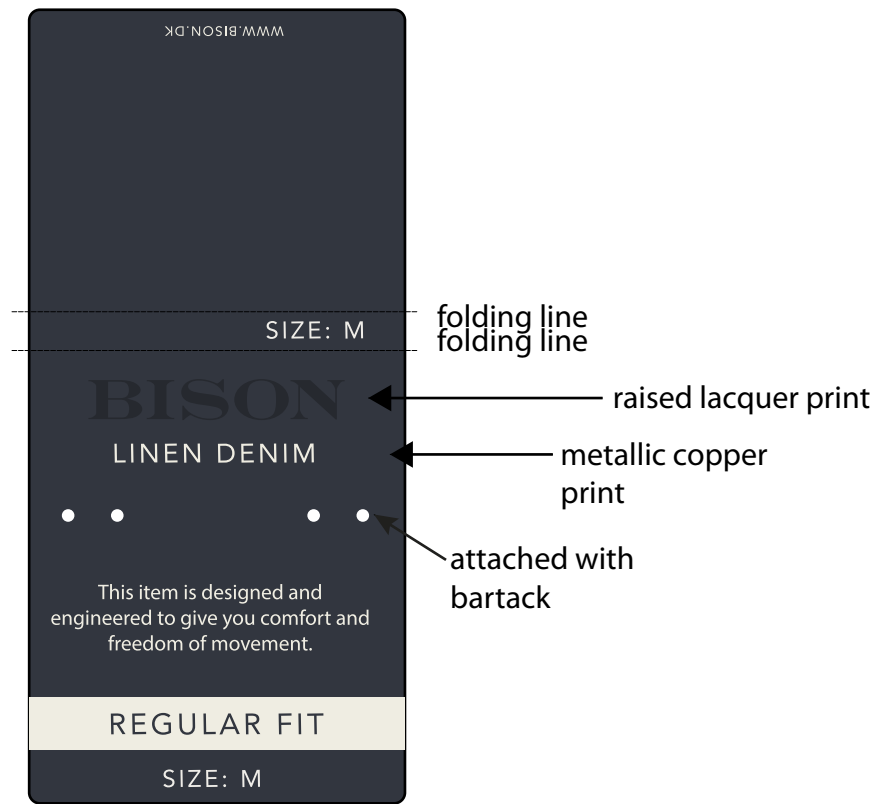

# Bison regular fit linen/denim BI-094

**Waistband override cardboard:**

Quality: same surface as BI-001

Size: 110 x 50 mm

Cardboard colour:

Blueberry 19-4021TCX

Attached with bartack in matching colour.

Font: Adobe Garamond Pro  
Avenir Lt Std

Print colour:  
Cloud Dancer 11-4201 TCX

Picture for better understanding