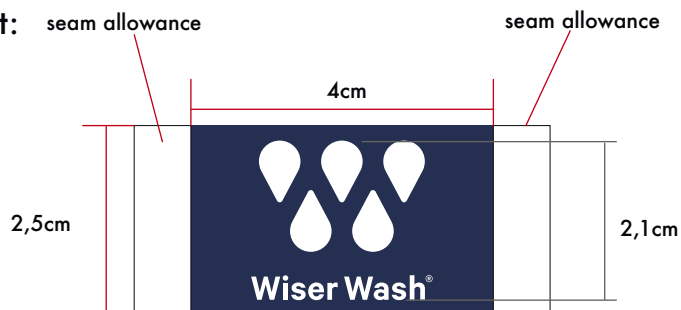

Bison "wiser wash" waistband label BI-119

quality:
follow BI-112 woven label quality

color:
background - Wiser Wash Ocean Blue - 19-3935TCX
artwork - white - 11-4001TCX

4cm (W) x 2,5 cm(H)
excl. seam allowance

BI-119

color:

measurement:

Wiser Wash artwork
size: 2,1cm(H) x 2,4cm(W)
placement: centered