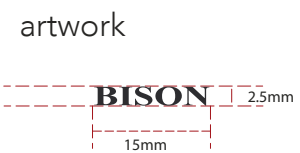

BI-229 Metalbadge

Metal colour:
dull silver

metal plate size:
H: 8 mm
W: 30 mm
Thickness: 1mm

engraved logo artwork:
W: 15 mm
H: 2.5 mm

metal plate photo reference