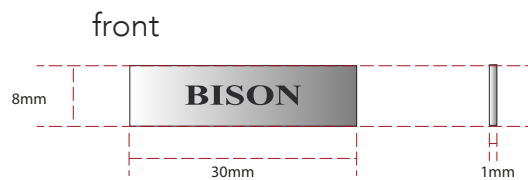

BI-229 Metalbadge

Metal colour:
dull silver

metal plate size:
H: 8 mm
W: 30 mm
Thickness: 1mm

engraved logo artwork:
W: 15 mm
H: 2.5 mm

metal plate photo reference