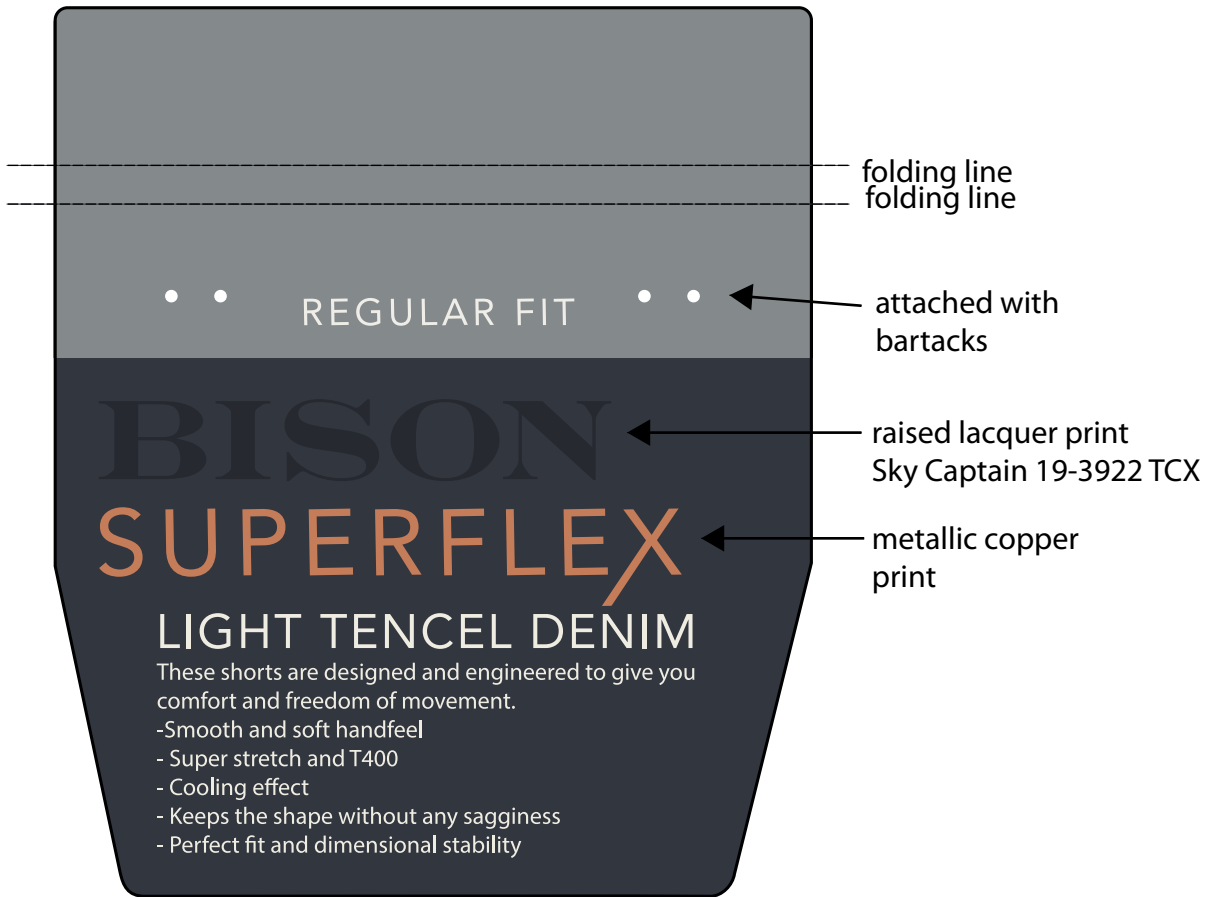

# Bison superflex regular fit back pocket tag BI-351A

**Pocket override cardboard:**

Quality: same surface as BI-001

Size: 100 x112 mm

Cardboard colour:

Blueberry 19-4021TCX

Momentum17-4405 TCX

Attached with bartacks in matching colour.

Font: Adobe Garamond Pro

Avenir Lt Std

Print colours:

Picture for better understanding