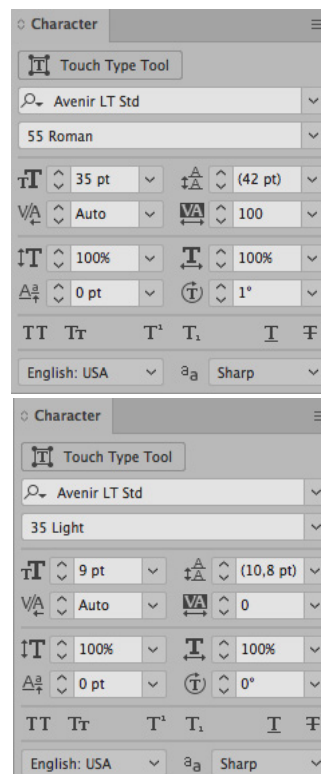

# Bison superflex regular fit back pocket tag BI-351A

**Pocket override cardboard:**

Quality: same surface as BI-001

Size: 100 x112 mm

Cardboard colour:

Blueberry 19-4021TCX

Momentum17-4405 TCX

Attached with bartacks in matching colour.

Font: Adobe Garamond Pro

Avenir Lt Std

Print colours:

Picture for better understanding