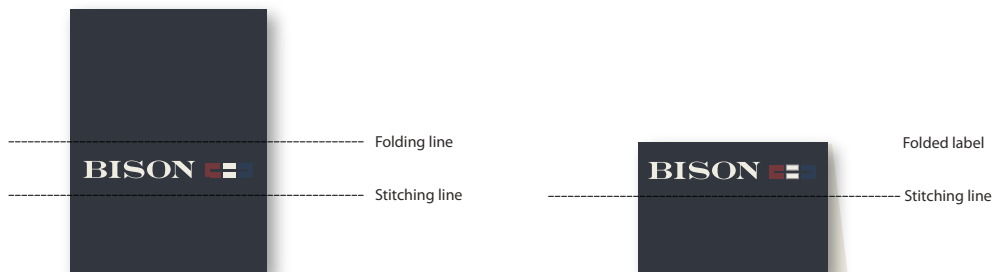

# Bison small shirt label BI-445

## Label:

Size: 25 x 35 mm

Colour:

Blueberry 19-4021 TCX

Off white/beige as Gray 723

Merlot 19-1534 TCX

Cloud Dancer 11-4201 TCX

Navy Blazer 19-3923TCX

Label placed on pocket like this:

Font: Adobe Garamond Pro