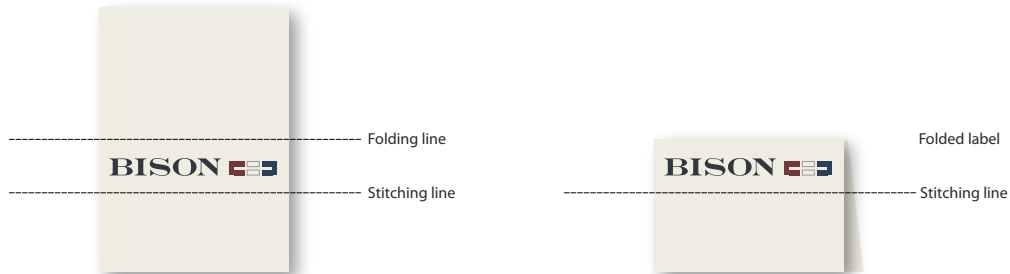

Bison small shirt label BI-445