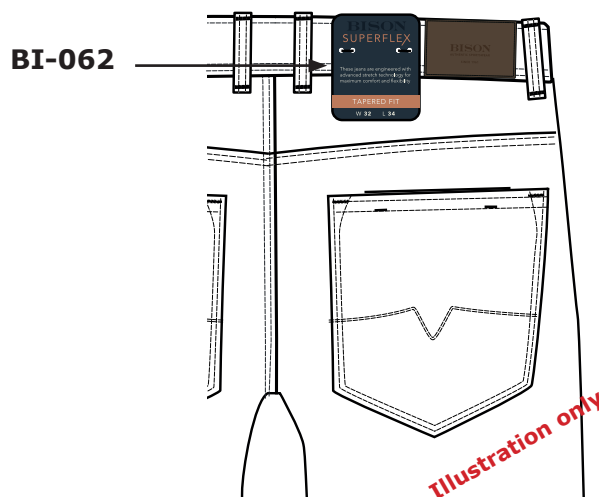

Label/concept: BISON	Bison labels instr. No.: BI-5009	Output date:03/03/20 Modification date: 9 December 2020 3:48 pm
	Style: Shorts - Loose fit/superflex	Design: JEJ

Label instructions

BI-111

BI-124 Size label	
Placement	Size label should be placed at right side of main label at center back of waistband. Label is side folded and Sewn on 1 side with match thread.

BI-111 Woven structure label:	
Placement	Label should be placed at center back of waistband.
Stitching	Label is sidefolded at both sides and sewn with thread match colour on all 4 sides.

BI-062 Waistband override	
Placement	Right side towards center back. Waistband override should be attached with match colour bartacks