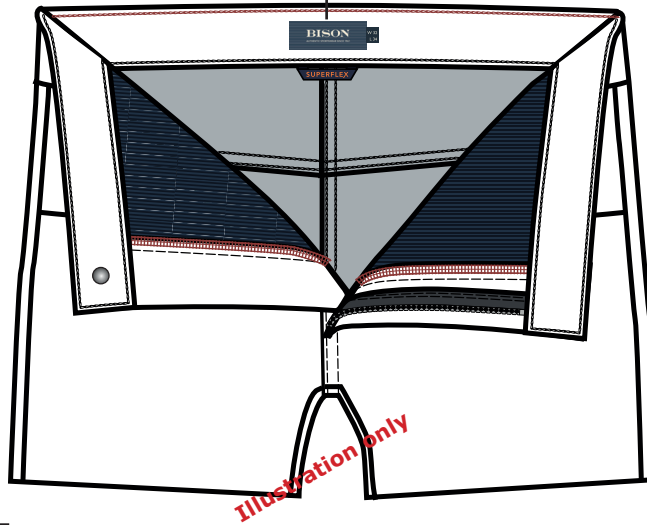

## Label instructions

BI-111

<b>BI-124 Size label</b>	
	
<b>Placement</b>	Size label should be placed at right side of main label at center back of waistband. Label is side folded and Sewn on 1 side with match thread.

<b>BI-111 Woven structure label:</b>	
	
<b>Placement</b>	Label should be placed at center back of waistband.
<b>Stitching</b>	Label is sidefolded at both sides and sewn with thread match colour on all 4 sides.