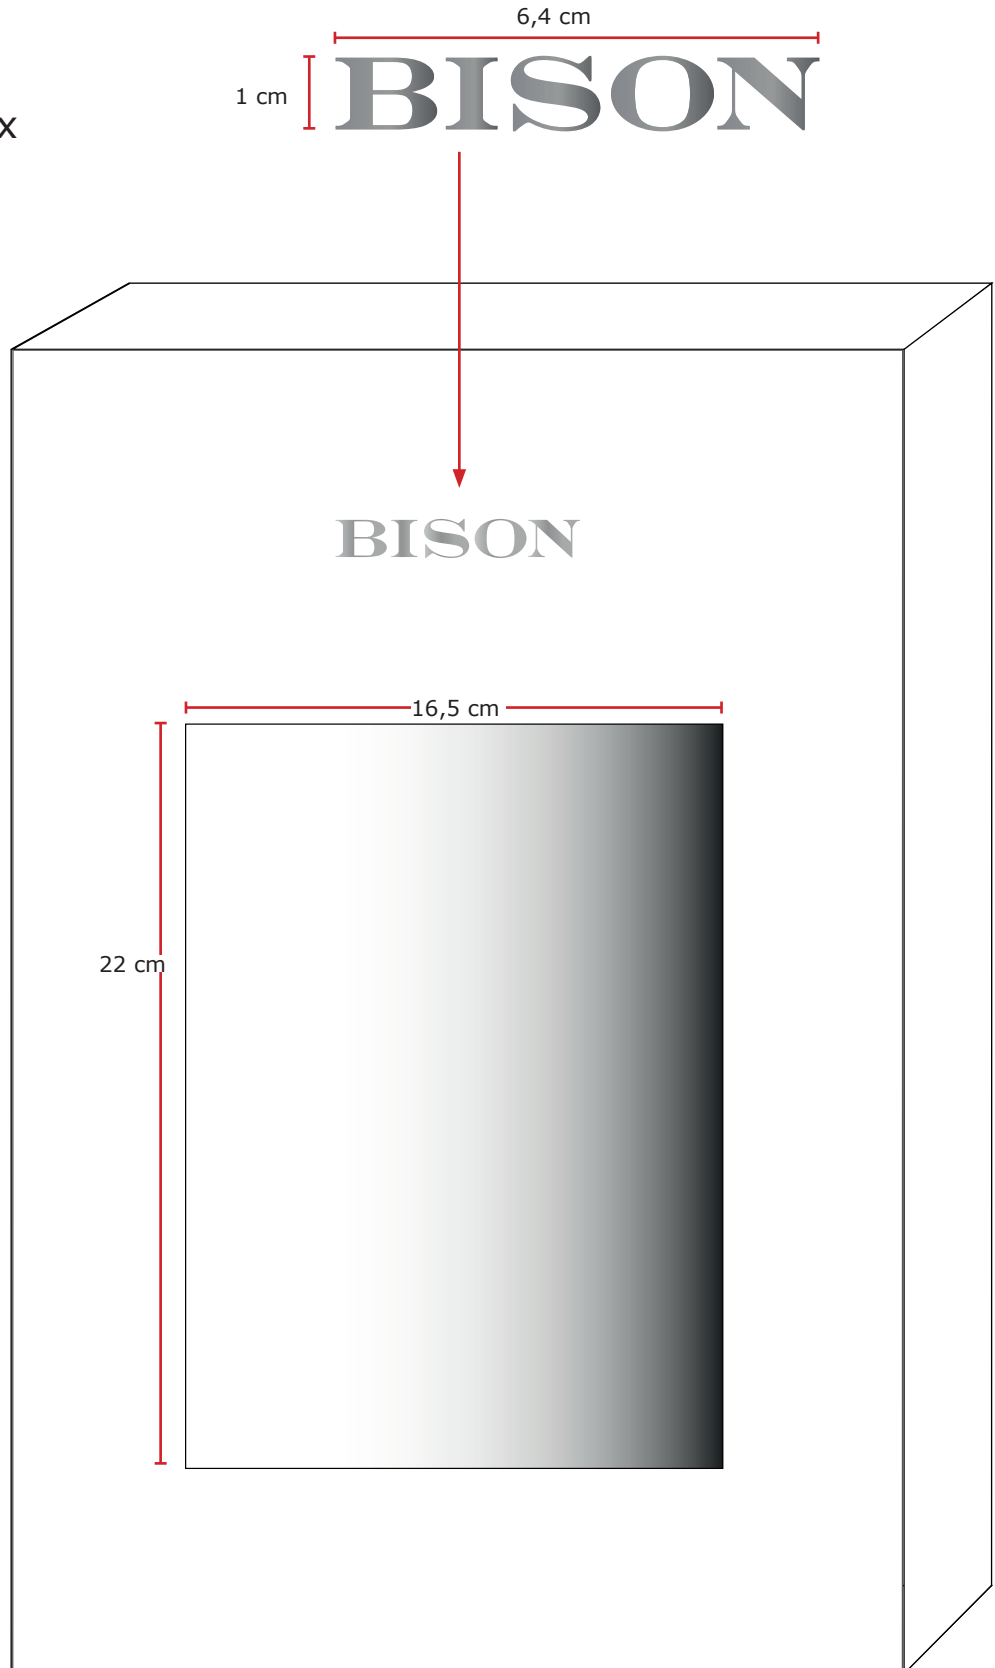

WHITE

Label: <b>BISON</b>	Output date:06/02/25 Modification date: 6 February 2025 3:12 pm	Style No.: <b>BI-600</b>
Description: Pyjamas box	Box instruction: As here in program	Design: JEJ

**Technical sketch**

**Front:**

**Silver reflective print to be embossed up:**

**Box sketch:**

White cardboard box  
with  
Silver grey printing  
and plastic window

Size:  
H5,B26,5,L37

<b>Label:</b> <b>BISON</b>	<b>Output date:</b> 06/02/25 <b>Modification date:</b> 6 February 2025 3:12 pm	<b>Style No.:</b> <b>BI-600</b>
<b>Description:</b> Pyjamas box	<b>Box instruction:</b> As here in program	<b>Design:</b> JEJ

**Technical sketch**  
**Back:**

**Lower part of box - inside**

**Lower part of box - backside**

STYLE NO. XX-0000	
COL. Charcol#	
SIZE: M	
DKK	3500,00
SEK	3000,00
NOK	3000,00
EUR	350,00
GBP	350,00

1,5 cm  
1,5 cm

## Quality swatch card

**Cardboard thickness: 0,5 mm**