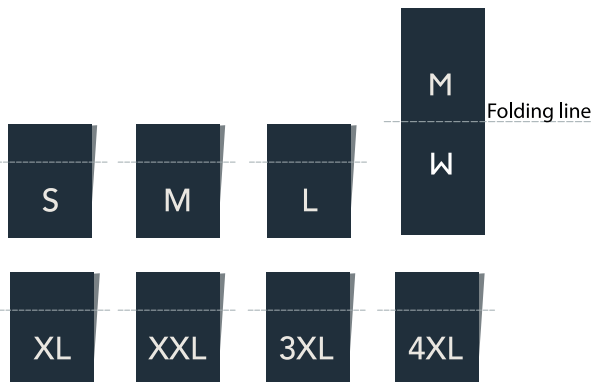

BI-105 Size label for knit:

Placement:

Size label should be sewn at center/
Bottom at mainlabel.
Visible part 1 cm