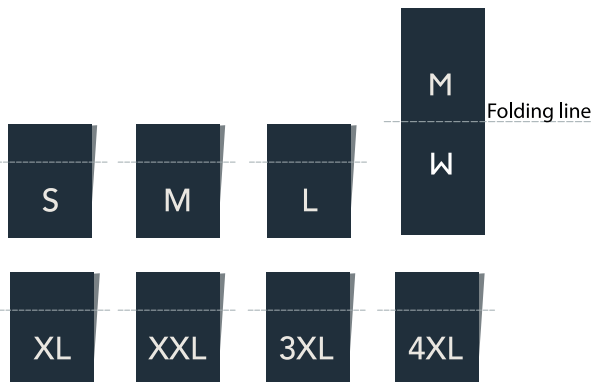

Label instructions

BI-103 Woven structure label:

| | |
|------------------|----------------------------------------------------------------------------------------------------------------------------------------------------------------------------------------------------------------------|
| Placement | Label should be sewn at center neck 2 cm from top. |
| Stitching | Label should be folded at both sides and sewn with thread match colour on 2 sides. If label is placed on a patch: Patch should be placed 1,3 cm from edge, and label 0,7 cm from patch edge. Sewn on all 4 sides. |

Illustration only:

Spare buttons:

Spare buttons to be Placed on care label

BI-105 Size label for knit:

Placement:

Size label should be sewn at center/
Bottom at main label.
Visible part 1 cm

| | | |
|--------------------------------|-----------------------------------------|----------------------------------------------------------------------|
| Label/concept: BISON | Bison labels instr. No.: BI-8008 | Output date:20/06/18 Modification date: 26September201910:45am |
| | Style: Knit | Design: JEJ |

Frontside:
Hangtag behind main hantag:

Story telling on front of hangtag

Look at style sketch For hangtag number

| | |
|------------------|----------------------------------------------------|
| Size | W:5 cm, H:10 cm |
| Quality | Cardboard 0,6 mm |
| Placement | Must be placed behind main hangtag in same string. |

Recommended retail price. Price may differ due to local VAT and economic conditions

| | |
|------------------|-------------------------------------------------------------------------------------|
| Size | W: 5 cm H:10 cm |
| Quality | Cardboard 0,6 mm |
| Placement | Must be placed behind main hangtag in same string. Pricesticker backside out |