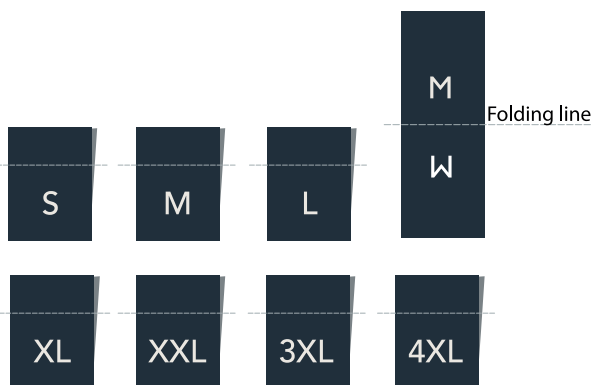

BI-105 Size label for knit:

Placement:

Size label should be sewn at center/
Bottom at main label.
Visible part 1 cm