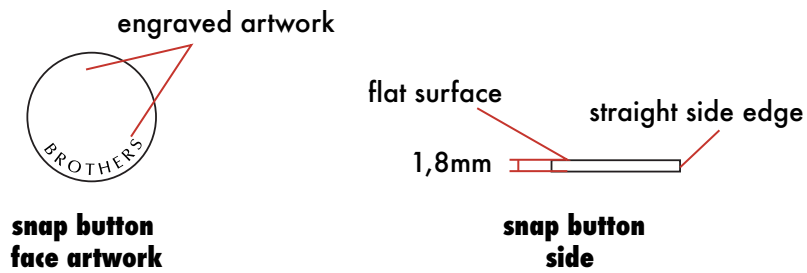

<b>BROTHERS</b>	<b>Description:</b> BROTHERS METAL SNAP BUTTON -#26L/16MM	<b>Style no:</b> BRO-02
		<b>Design:</b> MKS

**BRO-02DBLK**  
**Snap button**  
**(supplier made)**  
Size: Size: 26 #/16 mm  
col.: Dull black  
Logo embossed down

**BRO-02BLK**  
**Snap button**  
**(supplier made)**  
Size: Size: 26 #/16 mm  
col.: Matt black,  
rubber coated  
Logo embossed up

**BRO-02SLV**  
**Snap button**  
**(supplier made)**  
Size: Size: 26 #/16 mm  
col.: Matte silver  
Logo embossed down