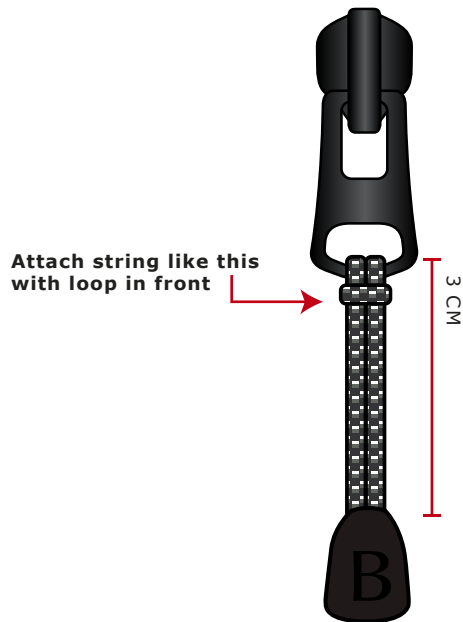

|                 |  |                             |
|-----------------|--|-----------------------------|
| <b>BROTHERS</b> | <b>Description:</b><br>BROTHERS ZIPPER | <b>Style no:</b><br>BRO-105 |
|                 |  | <b>Design:</b><br>MKS       |

**Woven String:**

Full length unfolded aprox: 7 cm  
String same as JSI-269 in diameter.  
Must be max 5 mm in diameter.

**Colors:**

Beluga 19-0405 TCX  
Cloud dancer 11-4201 TCX  
Black Beauty 19-3911 TCX

**Puller Part:**

Quality: Dull hard plastic, same as JSI-269  
Logo: Embossed / Relief as JSI-269  
Color: Black Beauty 19-3911 TCX