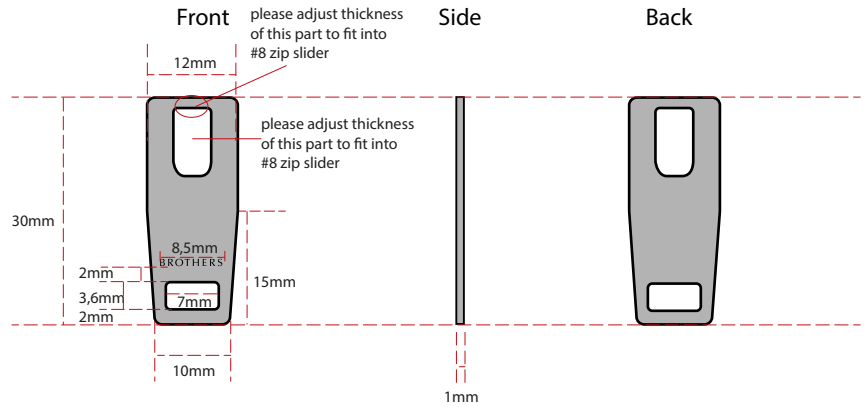

Engraved logo artwork:

W: 7 mm

H: 0.7 mm

**BROTHERS**

Metal colour:  
dull silver

BRO-107.5SLV

Metal colour:  
dull black

BRO-107.5BLK

Engraved logo artwork:

W: 8,5 mm

H: 1 mm

**BROTHERS**

Metal colour:  
dull silver

BRO-107.8-SLV

Metal colour:  
dull black

BRO107.8BLK