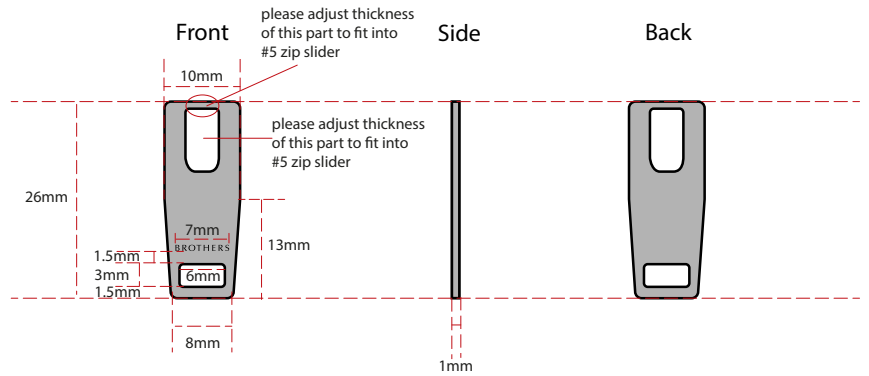

BROTHERS	Date: 15.4.2026 modifications:	Design: MKS	Style no: BRO-107
	Description: Brothers zip puller		

REF. BRO-107

LOOK, QUALITY AND DETAILS IS SIMILAR TO LBH-B-111 JUST WITH OTHER LOGO NAME

BRO-107.5  
#5 METAL ZIP PULLER

Engraved logo artwork:

W: 7 mm

H: 0.7 mm

**BROTHERS**

Metal colour:  
dull silver

BRO-107.5SLV

Metal colour:  
dull black

BRO-107.5BLK

Engraved logo artwork:

W: 8,5 mm

H: 1 mm

**BROTHERS**

Metal colour:  
dull silver

BRO-107.8-SLV

Metal colour:  
dull black

BRO107.8BLK

Engraved logo artwork:  
W: 5,5 mm  
H: 0,6 mm  
**BROTHERS**

Metal colour:  
dull silver

Metal colour:  
dull black

BRO-107.3SLV

BRO-107.3BLK