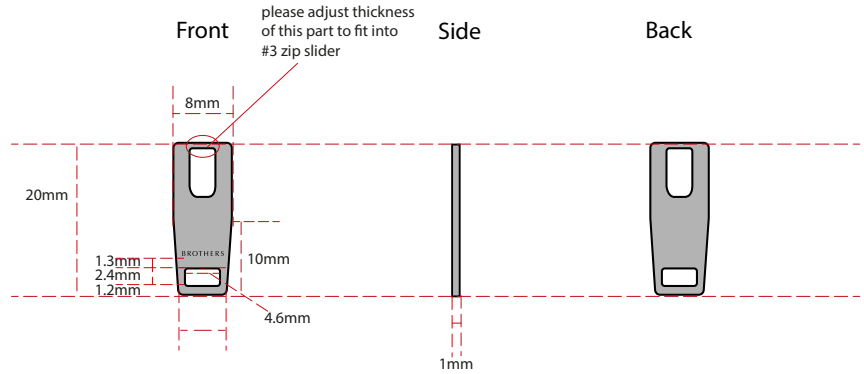

BROTHERS	Date: 15.4.2026 modifications:	Design: MKS	Style no: BRO-107
	Description: Brothers zip puller		

REF. BRO-107

LOOK, QUALITY AND DETAILS IS SIMILAR TO LBH-B-111 JUST WITH OTHER LOGO NAME

BRO-107.3
#3 METAL ZIP PULLER

Engraved logo artwork:
W: 5,5 mm
H: 0,6 mm
BROTHERS

Metal colour:
dull silver

Metal colour:
dull black

BRO-107.3SLV

BRO-107.3BLK