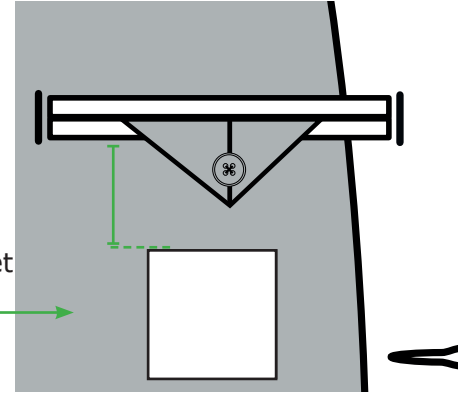

## SMS sticker placement

### SMS sticker placement

Follow instruction no. :  
007 salesman sticker from  
Lindbergh

<b>Label:</b> BROTHERS	<b>Description :</b> BROTHERS Blazer- All fit + sizes	<b>Date:</b> 04/08/20 <b>Modification date:</b> 10 February 2026 2:19 pm
	<b>Label instruction no:</b> BRO-3121	<b>Design :</b> MKS

## LABEL BRO-804

**PLACEMENT:**

3,5 cm from inner pocket  
-right side

Stitch all 4 sides.  
Col. match label colour

**PLEASE CHECK MEASUREMENT CHART FOR KIND OF FIT LABEL**

<b>Label:</b> BROTHERS	<b>Description :</b> BROTHERS Blazer- All fit + sizes	<b>Date: 04/08/20</b> <b>Modification date:</b> 10 February 2026 2:19 pm
	<b>Label instruction no:</b> BRO-3121	<b>Design :</b> MKS

**PLEASE CHECK MEASUREMENT CHART FOR KIND OF SIZE LABEL**

Please place the label  
inside left inner pocket  
-right side

**SIZE LABEL REF. BRO-842:    SIZE LABEL REF. BRO-840:**

Always place carelabel  
In left inner pocket  
-left side