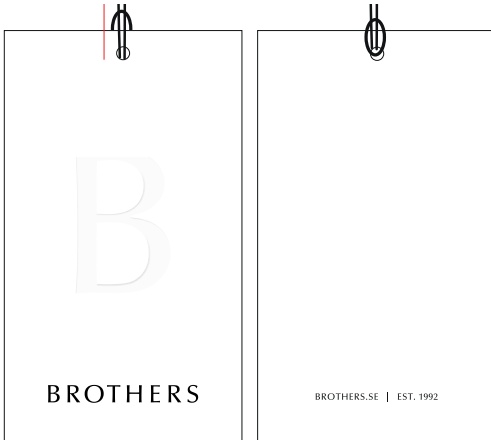

<b>Label:</b> <b>BROTHERS</b>	<b>Description :</b> BROTHERS Blazer- All fit + sizes	<b>Date: 04/08/20</b> <b>Modification date:</b> <b>10 February 2026 2:19 pm</b>
	<b>Label instruction no:</b> BRO-3121	<b>Design :</b> MKS

## Main hangtag BRO-900

FRONT BACK

## LABEL BRO-804

**PLACEMENT:**

3,5 cm from inner pocket  
-right side

Stitch all 4 sides.  
Col. match label colour

**PLEASE CHECK MEASUREMENT CHART FOR KIND OF FIT LABEL**

<b>Label:</b> BROTHERS	<b>Description :</b> BROTHERS Blazer- All fit + sizes	<b>Date: 04/08/20</b> <b>Modification date:</b> 10 February 2026 2:19 pm
	<b>Label instruction no:</b> BRO-3121	<b>Design :</b> MKS