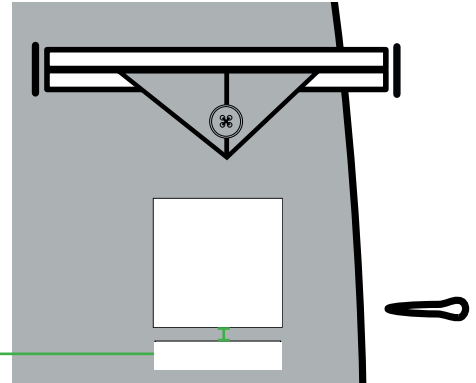

**STORYTELLING/FIT LABEL:**

See program  
For label reference

**PLACEMENT :**

Below main label  
= 1 cm

Stitch both sides.  
Col. match label colour

**2 STORYTELLING/FIT LABELS:**

See program  
For label reference

**PLACEMENT :**

Distance between  
the storytelling  
labels is 1 cm

Stitch both sides.  
Col. match label colour

Storytelling label 1

Storytelling label 2