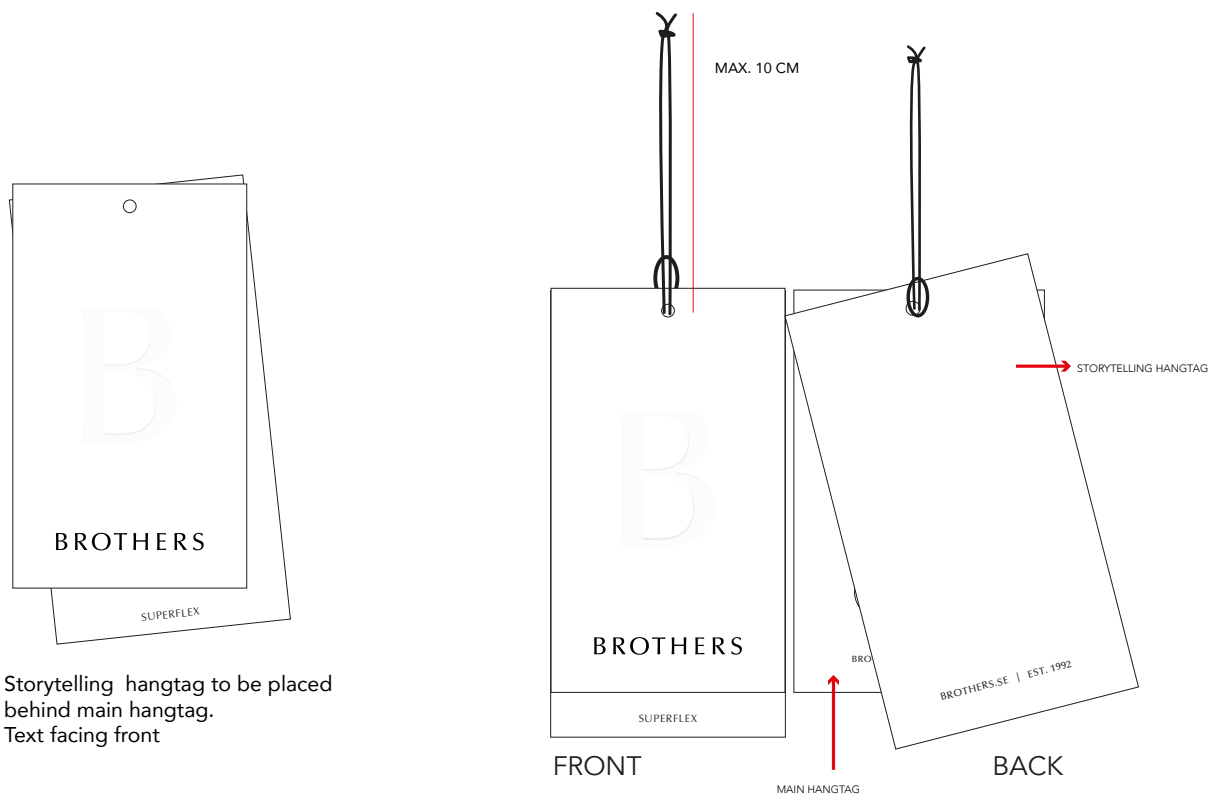

BROTHERS

STORYTELLING HANGTAG REF. BRO-910A

SUPERFLEX

ARTWORK: AS SKETCH

SIZE: 55X105 MM

COLORS: SAME AS MAIN HANGTAG BRO-900

QUALITY & FINISH: SAME AS MAIN HANGTAG BRO-900

White as main hangtag BRO-900

Black as main hangtag BRO-900

ALL RED LINES ARE NOT TO BE PRINTED

FRONT

BACK

Storytelling hangtag to be placed
behind main hangtag.
Text facing front