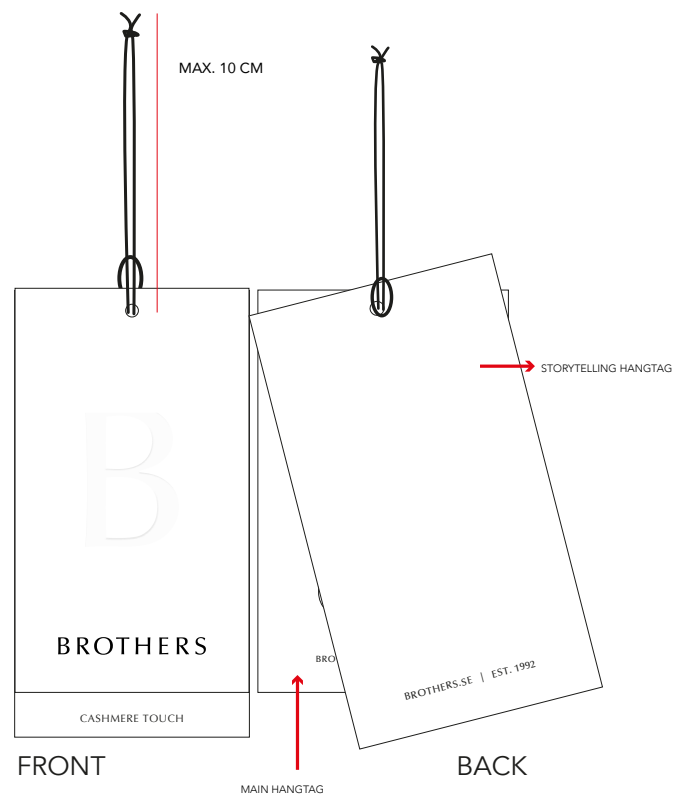

BROTHERS

STORYTELLING HANGTAG REF. BRO-912

CASHMERE TOUCH

ARTWORK: AS SKETCH

SIZE: 55X105 MM

COLORS: SAME AS MAIN HANGTAG BRO-900

QUALITY & FINISH: SAME AS MAIN HANGTAG BRO-900

White as main hangtag BRO-900

Black as main hangtag BRO-900

ALL RED LINES ARE NOT TO BE PRINTED

FONT

BACK

FRONT

Storytelling hangtag to be placed behind main hangtag. Text facing front

FRONT

BACK

MAIN HANGTAG