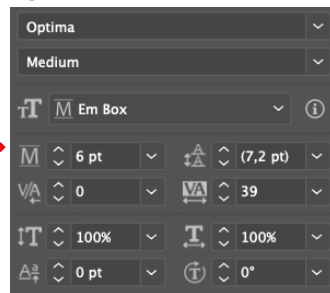

BROTHERS

STORYTELLING HANGTAG REF. BRO-912

CASHMERE TOUCH

ARTWORK: AS SKETCH

SIZE: 55X105 MM

COLORS: SAME AS MAIN HANGTAG BRO-900

QUALITY & FINISH: SAME AS MAIN HANGTAG BRO-900

White as main hangtag BRO-900

Black as main hangtag BRO-900

ALL RED LINES ARE NOT TO BE PRINTED

FONT

BACK

FRONT

Storytelling hangtag to be placed behind main hangtag. Text facing front

FRONT

BACK