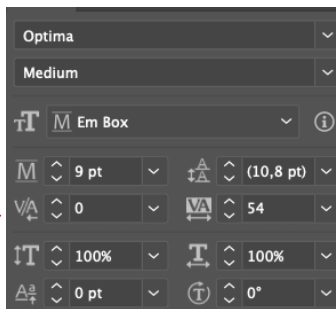

BROTHERS

STORYTELLING HANGTAG REF. BRO-912

CASHMERE TOUCH

ARTWORK: AS SKETCH

SIZE: 55X105 MM

COLORS: SAME AS MAIN HANGTAG BRO-900

QUALITY & FINISH: SAME AS MAIN HANGTAG BRO-900

White as main hangtag BRO-900

Black as main hangtag BRO-900

ALL RED LINES ARE NOT TO BE PRINTED

FONT

BACK

FRONT

Storytelling hangtag to be placed behind main hangtag. Text facing front

FRONT

BACK