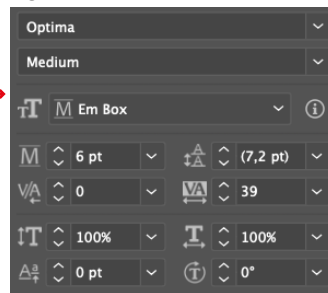

BROTHERS

STORYTELLING HANGTAG REF. BRO-916

Attention color

ARTWORK: AS SKETCH

SIZE: 55X105 MM

COLORS: SAME AS MAIN HANGTAG BRO-900

QUALITY & FINISH: SAME AS MAIN HANGTAG BRO-900

White as main hangtag BRO-900

Black as main hangtag BRO-900

ALL RED LINES ARE NOT TO BE PRINTED

FRONT

FONT

BACK

Storytelling hangtag to be placed behind main hangtag. Text facing front