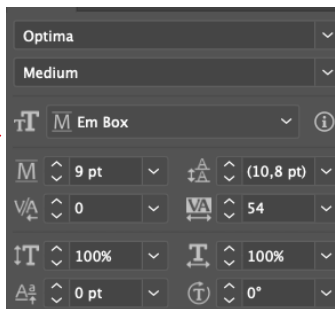

BROTHERS

STORYTELLING HANGTAG REF. BRO-916

Attention color

ARTWORK: AS SKETCH

SIZE: 55X105 MM

COLORS: SAME AS MAIN HANGTAG BRO-900

QUALITY & FINISH: SAME AS MAIN HANGTAG BRO-900

White as main hangtag BRO-900

Black as main hangtag BRO-900

ALL RED LINES ARE NOT TO BE PRINTED

FRONT

FONT

BACK

Storytelling hangtag to be placed behind main hangtag. Text facing front