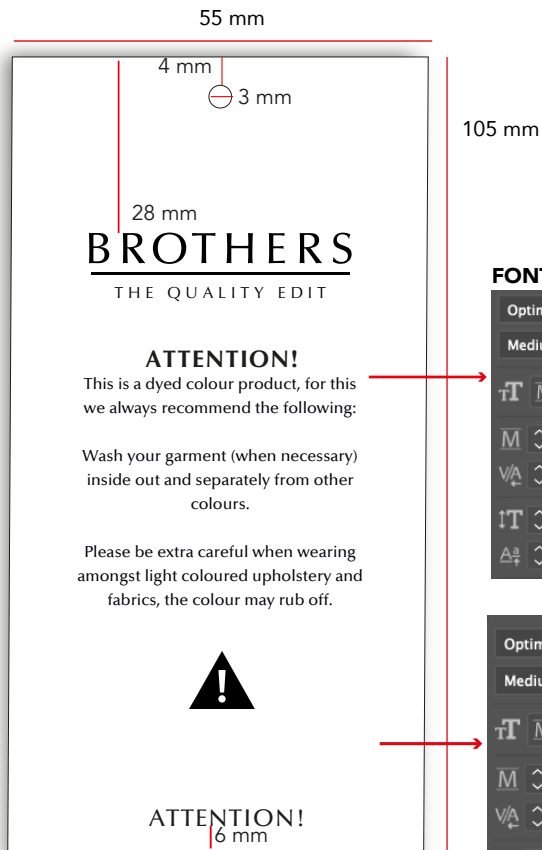

# BROTHERS

STORYTELLING HANGTAG REF. BRO-916

Attention color

ARTWORK: AS SKETCH

SIZE: 55X105 MM

COLORS: SAME AS MAIN HANGTAG BRO-900

QUALITY & FINISH: SAME AS MAIN HANGTAG BRO-900

White as main hangtag BRO-900

Black as main hangtag BRO-900

ALL RED LINES ARE NOT TO BE PRINTED

FRONT

## FONT

BACK

Storytelling hangtag to be placed behind main hangtag. Text facing front