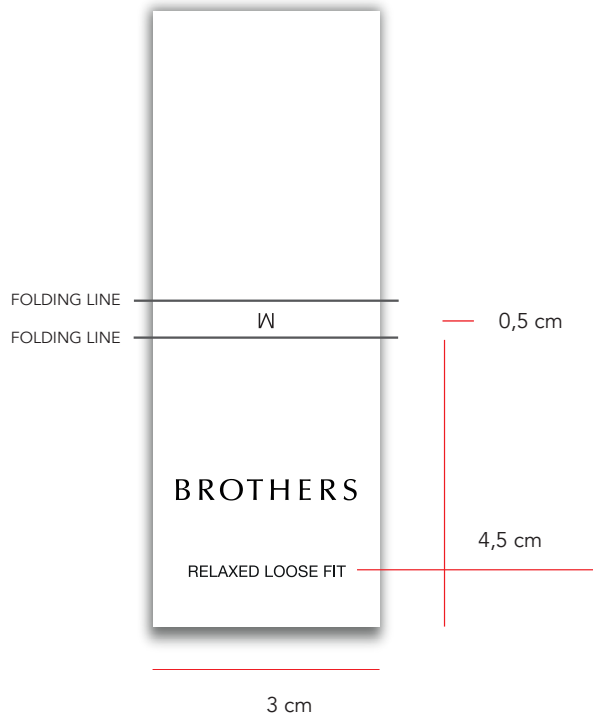

BROTHERS

WAIST TAG REF. BRO-921

ARTWORK: AS SKETCH
SIZE: 95 MM X 30 MM (TOTAL)
COLORS: SAME AS MAINHANGTAG REF BRO-900
QUALITY, WEIGHT & FINISH: AS LINDBERGH WAISTTAG
PRINT TECHNIQUE: AS LINDBERGH WAISTTAG
FIT REF. FONT: AVENIR MEDIUM SIZE: 6,5 pt

- Logo placement: 1,6 cm from bottom, centered
- RELAXED LOOSE FIT placement: 0,9 cm from bottom, centered
- Size placement: Centered

W

BROTHERS

RELAXED LOOSE FIT

OS

BROTHERS

RELAXED LOOSE FIT

W 32 L 32

BROTHERS

RELAXED LOOSE FIT