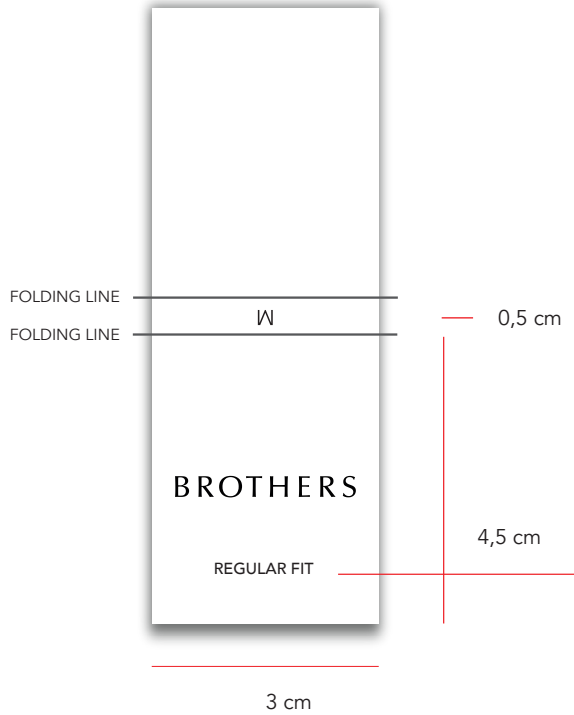

# BROTHERS

WAIST TAG REF. BRO-922

ARTWORK: AS SKETCH  
SIZE: 95 MM X 30 MM (TOTAL)  
COLORS: SAME AS MAINHANGTAG REF BRO-900  
QUALITY, WEIGHT & FINISH: AS LINDBERGH WAISTTAG  
PRINT TECHNIQUE: AS LINDBERGH WAISTTAG  
FIT REF. FONT: AVENIR MEDIUM SIZE: 6,5 pt

- Logo placement: 1,6 cm from bottom, centered
- REGULAR FIT placement: 0,9 cm from bottom, centered
- Size placement: Centered

W

BROTHERS

REGULAR FIT

OS

BROTHERS

REGULAR FIT

W 32 L 32 M

BROTHERS

REGULAR FIT