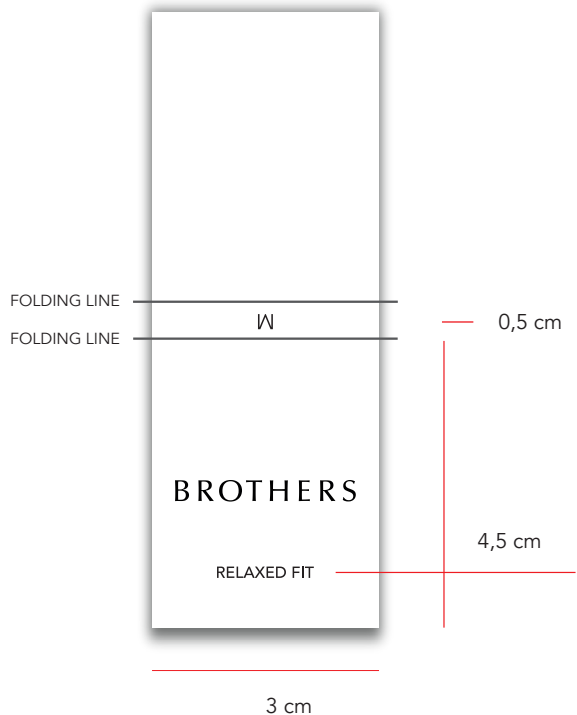

BROTHERS

WAIST TAG REF. BRO-924

ARTWORK: AS SKETCH
SIZE: 95 MM X 30 MM (TOTAL)
COLORS: SAME AS MAINHANGTAG REF BRO-900
QUALITY, WEIGHT & FINISH: AS LINDBERGH WAISTTAG
PRINT TECHNIQUE: AS LINDBERGH WAISTTAG
FIT REF. FONT: AVENIR MEDIUM SIZE: 6,5 pt

- Logo placement: 1,6 cm from bottom, centered
- RELAXED FIT placement: 0,9 cm from bottom, centered
- Size placement: Centered

M

BROTHERS

RELAXED FIT

50

BROTHERS

RELAXED FIT

W 32 L 32

BROTHERS

RELAXED FIT