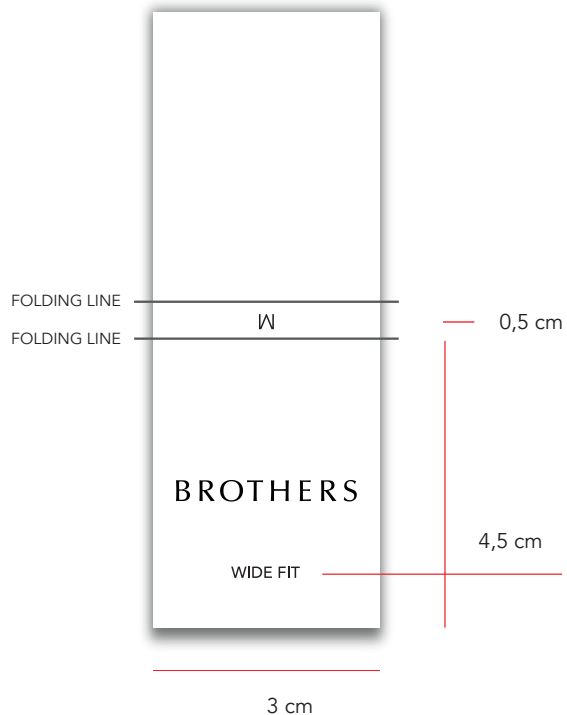

BROTHERS

WAIST TAG REF. BRO-925

ARTWORK: AS SKETCH
SIZE: 95 MM X 30 MM (TOTAL)
COLORS: SAME AS MAINHANGTAG REF BRO-900
QUALITY, WEIGHT & FINISH: AS LINDBERGH WAISTTAG
PRINT TECHNIQUE: AS LINDBERGH WAISTTAG
FIT REF. FONT: AVENIR MEDIUM SIZE: 6,5 pt

- Logo placement: 1,6 cm from bottom, centered
- WIDE FIT placement: 0,9 cm from bottom, centered
- Size placement: Centered

M

BROTHERS

WIDE FIT

50

BROTHERS

WIDE FIT

W 32 L 32

BROTHERS

WIDE FIT