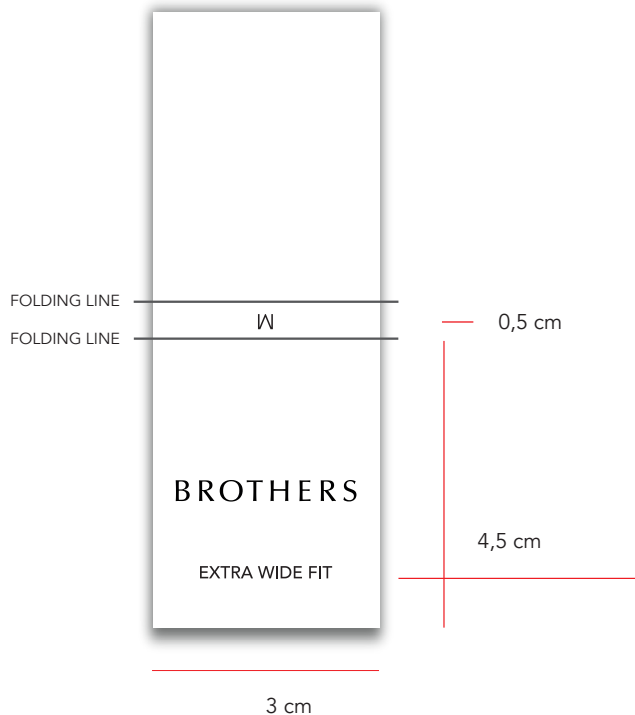

BROTHERS

WAIST TAG REF. BRO-926

ARTWORK: AS SKETCH
SIZE: 95 MM X 30 MM (TOTAL)
COLORS: SAME AS MAINHANGTAG REF BRO-900
QUALITY, WEIGHT & FINISH: AS LINDBERGH WAISTTAG
PRINT TECHNIQUE: AS LINDBERGH WAISTTAG
FIT REF. FONT: AVENIR MEDIUM SIZE: 6,5 pt

- Logo placement: 1,6 cm from bottom, centered
- WIDE FIT placement: 0,9 cm from bottom, centered
- Size placement: Centered

W

BROTHERS

EXTRA WIDE FIT

50

BROTHERS

EXTRA WIDE FIT

W 32 L 32

BROTHERS

EXTRA WIDE FIT