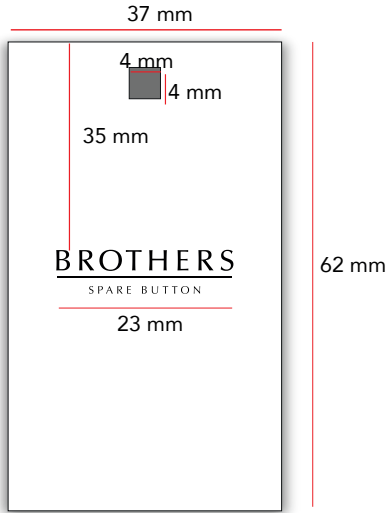

BROTHERS

BUTTON BAG REF. BRO-950

ARTWORK: AS SKETCH
SIZE: See sketch - same as LINDBERGH BLACK buttonbag
COLORS: Same as main Brothers hangtag
QUALITY & FINISH: SAME AS LINDBERGH LBH-B-959

 White as Brothers main hangtag

 Black as Brothers main hangtag

ALL RED LINES ARE NOT TO BE PRINTED

FRONT

BACK

BROTHERS
SPARE BUTTON