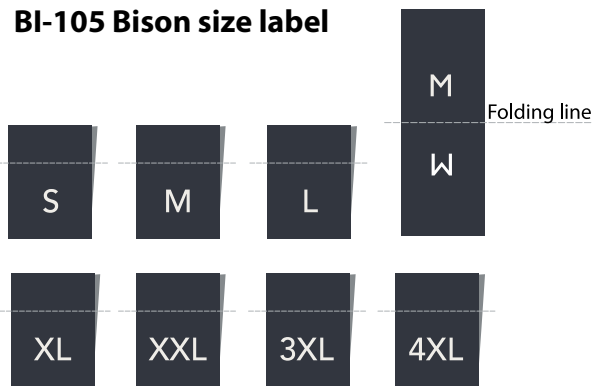

**BI-105 Bison size label**

Quality: Fine weave as sample

Label size: H: 3 cm, W: 1 cm

Folded: Visible part 1x1 cm

Colour: 19-4021 TCX Blueberry  
11-4201 TCX Cloud Dancer

Font: Avenir medium, 12 pt