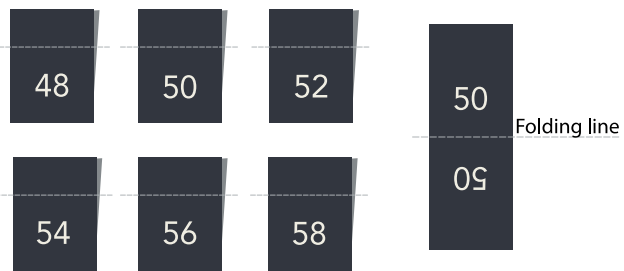

**BI-443 Bison size label**

Quality: Fine weave as sample

Label size: H: 3 cm, W: 1 cm

Folded: Visible part 1x1 cm

Colour: 19-4021 TCX Blueberry  
11-4201 TCX Cloud Dancer

Font: Avenir medium, 12 pt