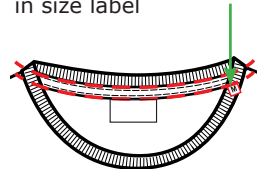

Label: EAST WEST	Description : Upperpart with midfolded main label	Output date: 27/04/26 Modification date: 28 April 2026 8:05 am
	Label instruction no: EAW-4001	Design : TMA

Label and tag placement instruction

Main hangtag EAW-900

Tag placement

Hangtag fixed with knot in size label

Production sticker placement

Price sticker placement
(for production only)

SMS sticker placement

SMS sticker placement

Follow instruction no. :
007 salesman sticker from
Lindbergh

MAIN LABEL REF. EAW-801

Stitch top of label. See seam allowance and stitch line on instruction

PLEASE CHECK MEASUREMENT CHART FOR WHAT FIT TO APPLY TO LABEL

Size label ref. EAW-840

Storytelling label

See program
For label number