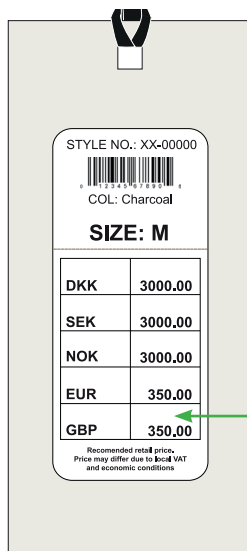

Label: EAST WEST	Description : Upperpart with midfolded main label	Output date: 27/04/26 Modification date: 28 April 2026 8:05 am
	Label instruction no: EAW-4001	Design : TMA

Label and tag placement instruction

Main hangtag EAW-900

Tag placement

Hangtag fixed with knot in size label

Production sticker placement

Price sticker placement
(for production only)

SMS sticker placement

SMS sticker placement

Follow instruction no. :
007 salesman sticker from
Lindbergh

MAIN LABEL REF. EAW-801

Stitch top of label. See seam allowance and stitch line on instruction

PLEASE CHECK MEASUREMENT CHART FOR WHAT FIT TO APPLY TO LABEL

Size label ref. EAW-840

Storytelling label

See program
For label number