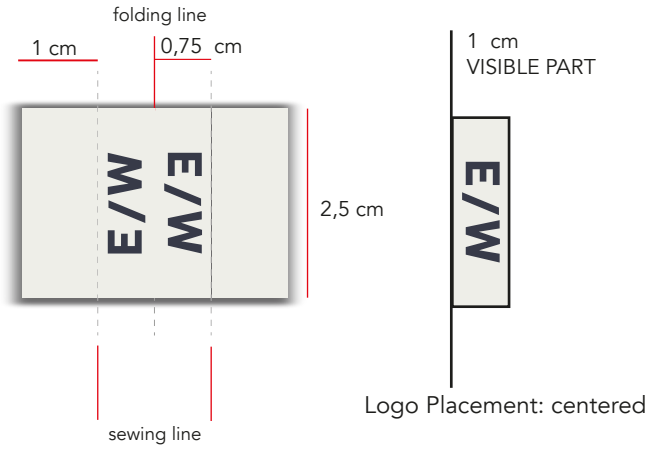

EAST WEST

FLAG LABEL REF. EAW-850

ARTWORK: AS SKETCH
SIZE: 50X25 MM - 5 MM STITCHING ALLOWANCE
COLORS: SEE BELOW
QUALITY & FINISH: SAME AS LINDBERGH LBH-W-850

 *Pantone*
Star White 11-4202 TCX

 *Pantone*
Blue Nights 19-4023 TCX